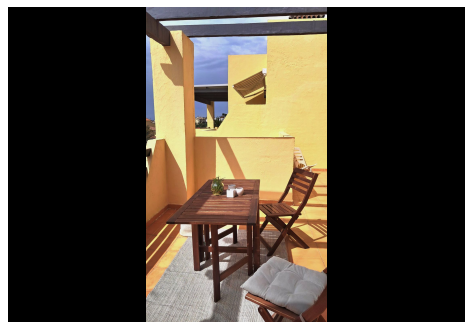

HHomes

SEARCH FIND LOVE

HHomes - Camino de Camoján s/n, Edificio Camoján Center Oficina nº 15
Tel.: +34 951 543 462 – Email: info@hhomes.es – Web: <https://hhomes.es>