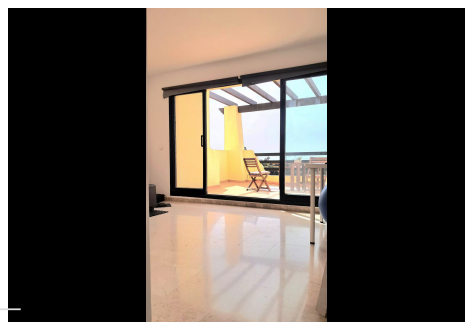

HHomes

SEARCH FIND LOVE

HHomes - Camino de Camoján s/n, Edificio Camoján Center Oficina nº 15
Tel.: +34 951 543 462 – Email: info@hhomes.es – Web: <https://hhomes.es>