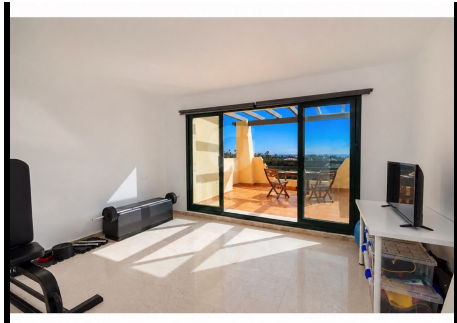

HHomes

SEARCH FIND LOVE

HHomes - Camino de Camoján s/n, Edificio Camoján Center Oficina nº 15
Tel.: +34 951 543 462 – Email: info@hhomes.es – Web: <https://hhomes.es>