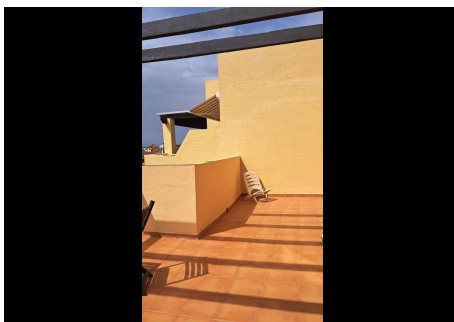

HHomes

SEARCH FIND LOVE

HHomes - Camino de Camoján s/n, Edificio Camoján Center Oficina nº 15
Tel.: +34 951 543 462 – Email: info@hhomes.es – Web: <https://hhomes.es>