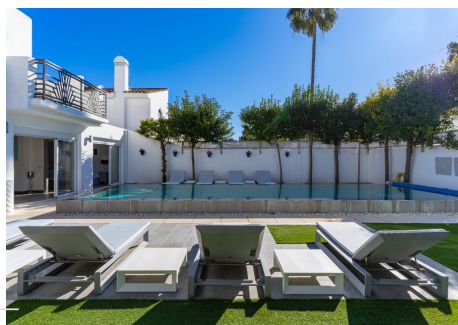

HHomes

SEARCH FIND LOVE

HHomes - Camino de Camoján s/n, Edificio Camoján Center Oficina nº 15
Tel.: +34 951 543 462 – Email: info@hhomes.es – Web: <https://hhomes.es>