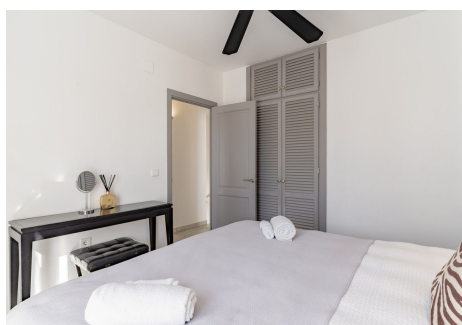

HHomes

SEARCH FIND LOVE

HHomes - Camino de Camoján s/n, Edificio Camoján Center Oficina nº 15
Tel.: +34 951 543 462 – Email: info@hhomes.es – Web: <https://hhomes.es>