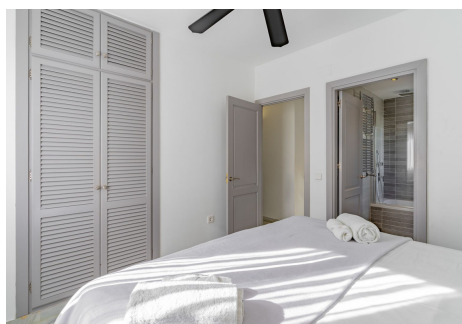

HHomes

SEARCH FIND LOVE

HHomes - Camino de Camoján s/n, Edificio Camoján Center Oficina nº 15
Tel.: +34 951 543 462 – Email: info@hhomes.es – Web: <https://hhomes.es>