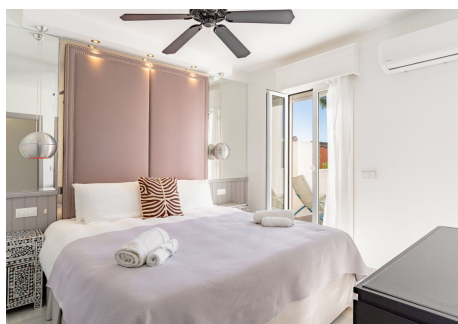

HHomes

SEARCH FIND LOVE

HHomes - Camino de Camoján s/n, Edificio Camoján Center Oficina nº 15
Tel.: +34 951 543 462 – Email: info@hhomes.es – Web: <https://hhomes.es>