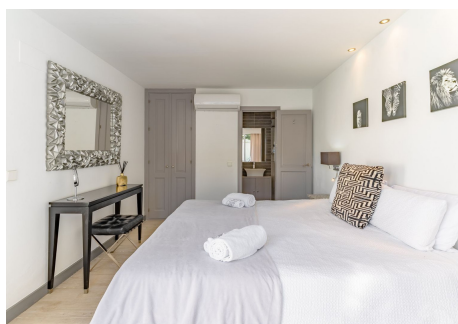

HHomes

SEARCH FIND LOVE

HHomes - Camino de Camoján s/n, Edificio Camoján Center Oficina nº 15
Tel.: +34 951 543 462 – Email: info@hhomes.es – Web: <https://hhomes.es>