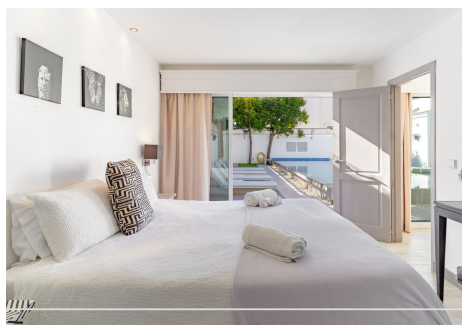

HHomes

SEARCH FIND LOVE

HHomes - Camino de Camoján s/n, Edificio Camoján Center Oficina nº 15
Tel.: +34 951 543 462 – Email: info@hhomes.es – Web: <https://hhomes.es>