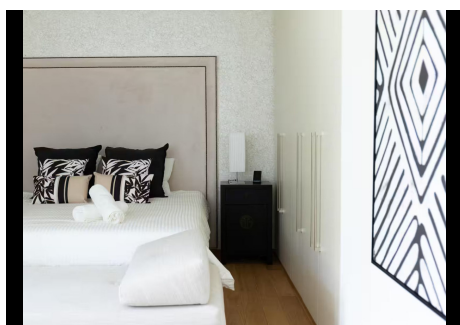

HHomes

SEARCH FIND LOVE

HHomes - Camino de Camojan s/n, Edificio Camoján Center Oficina nº 15
Tel.: +34 951 543 462 – Email: info@hhomes.es – Web: <https://hhomes.es>