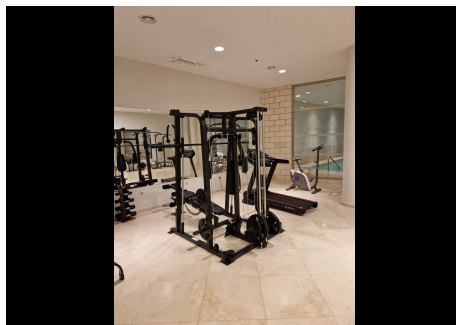

Inside, the townhouse features two spacious en-suite bedrooms, each equipped with Jacuzzi and shower for ultimate relaxation. The main floor presents an open-concept layout with a large living area and modern kitchen, fully furnished for comfort and style, leading directly to an expansive terrace. Additional highlights

HHomes

SEARCH FIND LOVE

include a basement with private parking, a laundry room, and access to lush community gardens and two sparkling pools.

Ideal for those seeking luxury and a refined lifestyle, the urbanization boasts award-winning design, premium materials like wood, stone, and marble, and high-end amenities, including underfloor heating, a smart home system, and Jacuzzis in all bathrooms. A sanctuary for relaxation, the development offers three spa centers with a heated indoor pool, sauna, Turkish bath, and gym, along with multiple outdoor pools and 24-hour security, making this an unparalleled living experience on the Costa del Sol.