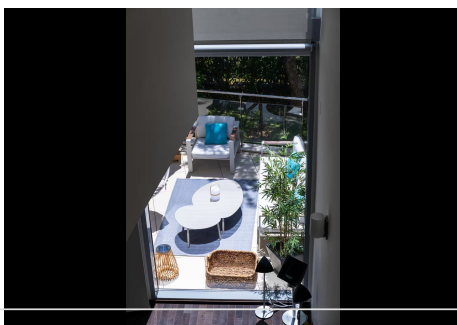

HHomes

SEARCH FIND LOVE

HHomes - Camino de Camojan s/n, Edificio Camoján Center Oficina nº 15
Tel.: +34 951 543 462 – Email: info@hhomes.es – Web: <https://hhomes.es>