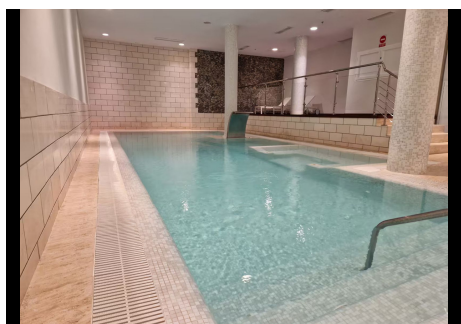

HHomes

SEARCH FIND LOVE

HHomes - Camino de Camojan s/n, Edificio Camoján Center Oficina nº 15
Tel.: +34 951 543 462 – Email: info@hhomes.es – Web: <https://hhomes.es>