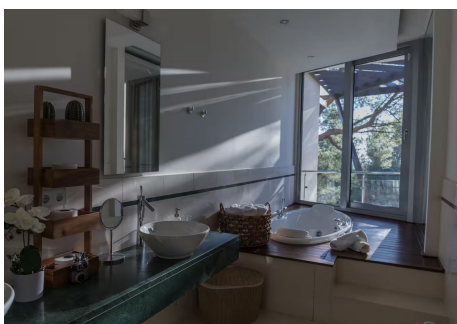

HHomes

SEARCH FIND LOVE

HHomes - Camino de Camojan s/n, Edificio Camoján Center Oficina nº 15
Tel.: +34 951 543 462 – Email: info@hhomes.es – Web: <https://hhomes.es>