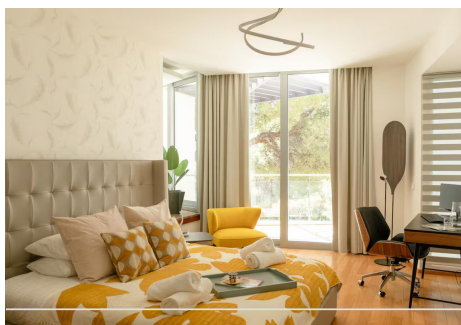

HHomes

SEARCH FIND LOVE

HHomes - Camino de Camojan s/n, Edificio Camoján Center Oficina nº 15
Tel.: +34 951 543 462 – Email: info@hhomes.es – Web: <https://hhomes.es>