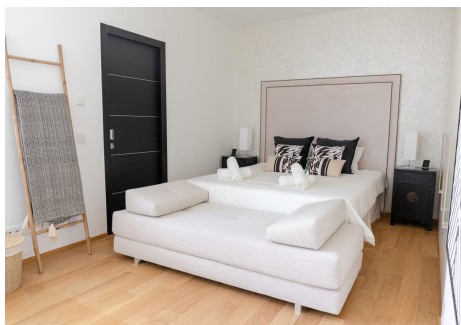

Inside, the townhouse features two spacious en-suite bedrooms, each equipped with Jacuzzi and shower for ultimate relaxation. The main floor presents an open-concept layout with a large living area and modern kitchen, fully furnished for comfort and style, leading directly to an expansive terrace. Additional highlights

HHomes

SEARCH FIND LOVE

include a basement with private parking, a laundry room, and access to lush community gardens and two sparkling pools.

Ideal for those seeking luxury and a refined lifestyle, the urbanization boasts award-winning design, premium materials like wood, stone, and marble, and high-end amenities, including underfloor heating, a smart home system, and Jacuzzis in all bathrooms. A sanctuary for relaxation, the development offers three spa centers with a heated indoor pool, sauna, Turkish bath, and gym, along with multiple outdoor pools and 24-hour security, making this an unparalleled living experience on the Costa del Sol.