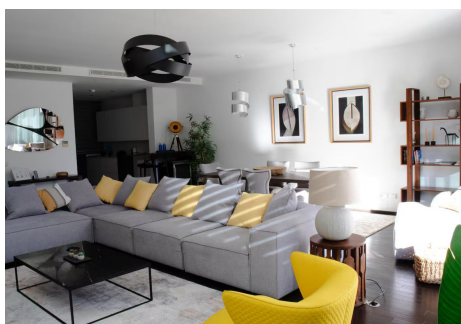

HHomes

SEARCH FIND LOVE

HHomes - Camino de Camojan s/n, Edificio Camoján Center Oficina nº 15
Tel.: +34 951 543 462 – Email: info@hhomes.es – Web: <https://hhomes.es>