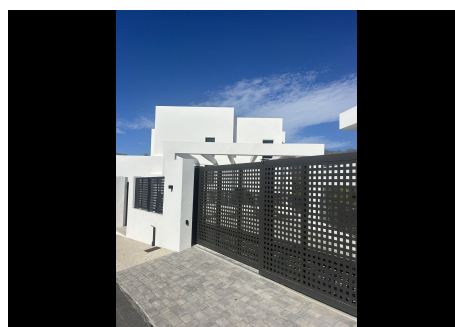

4 Bedrooms House in Rio Real

Rio Real

R4850854 – 2.500.000 €

4

4

200 m²

650 m²

La Finca de Marbella 2 is a natural continuation of the phenomenal success of the La Finca de Marbella project. The new project includes 36 modern luxury villas, each on a separate plot with its own swimming pool. The villas are located on south-western slopes with beautiful sea and mountain views. Most plots offer views of Marbella, the Mediterranean Sea, La Concha mountain, and the famous Puerto Banús. The villa we are offering arguably has the best view in the entire complex. It overlooks the sea, Marbey Bay, and the famous La Concha mountain. The pool is larger than usual, and the villa has 4 bedrooms and a much larger plot than others. In our opinion, this is the best villa in the entire complex with a south-west orientation. Key design elements include spacious open living areas and large windows for maximum natural light and increased space. Full-size windows can be hidden in the walls, connecting indoor and outdoor living areas, allowing you to enjoy Marbella's unique climate throughout the year. The plot is carefully planned and beautifully landscaped, consisting of two parts, with a patio in addition to the main area. There is a large

HHomes - Camino de Camoján s/n, Edificio Camoján Center Oficina nº 15

Tel.: +34 951 543 462 – Email: info@hhomes.es – Web: <https://hhomes.es>

HHomes

SEARCH FIND LOVE

private parking area for three cars. The La Finca de Marbella project is located on the western side of Rio Real - one of Marbella's prestigious residential areas, which is also home to the city's first golf club. It is a quiet residential area surrounded by green slopes, beaches, dunes, and panoramic sea views.