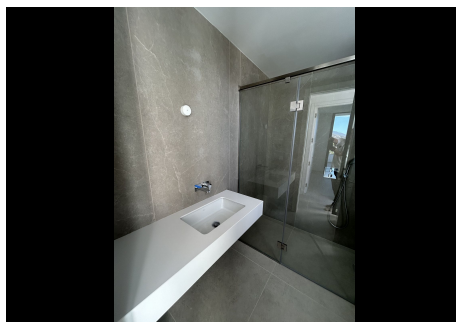

HHomes

SEARCH FIND LOVE

HHomes - Camino de Camoján s/n, Edificio Camoján Center Oficina nº 15
Tel.: +34 951 543 462 – Email: info@hhomes.es – Web: <https://hhomes.es>