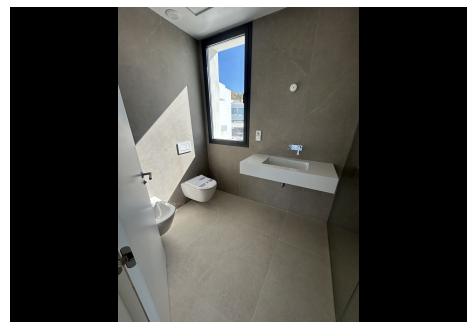

HHomes

SEARCH FIND LOVE

HHomes - Camino de Camoján s/n, Edificio Camoján Center Oficina nº 15
Tel.: +34 951 543 462 – Email: info@hhomes.es – Web: <https://hhomes.es>