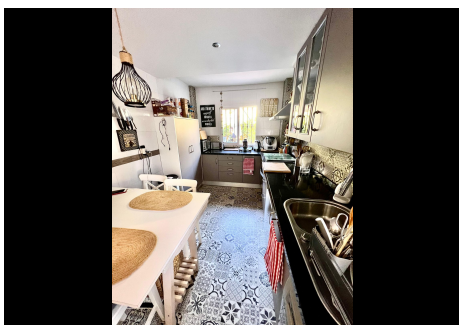

HHomes

SEARCH FIND LOVE

access to the highway, providing excellent connectivity to the rest of the city. Don't miss this opportunity to find your dream home! Contact us for more information or to schedule a visit.