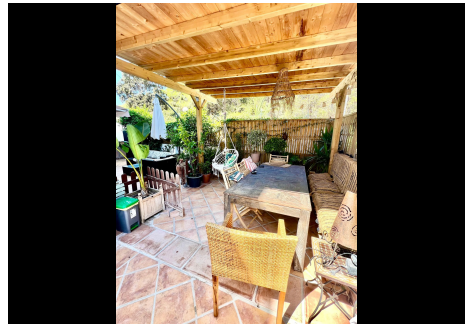

HHomes

SEARCH FIND LOVE

access to the highway, providing excellent connectivity to the rest of the city. Don't miss this opportunity to find your dream home! Contact us for more information or to schedule a visit.