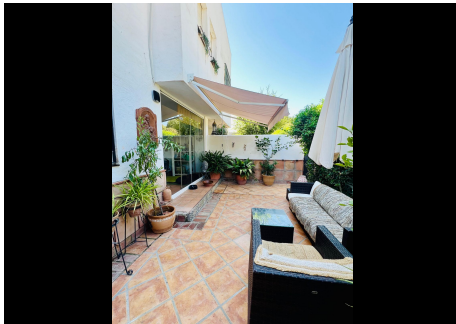

HHomes

SEARCH FIND LOVE

access to the highway, providing excellent connectivity to the rest of the city. Don't miss this opportunity to find your dream home! Contact us for more information or to schedule a visit.