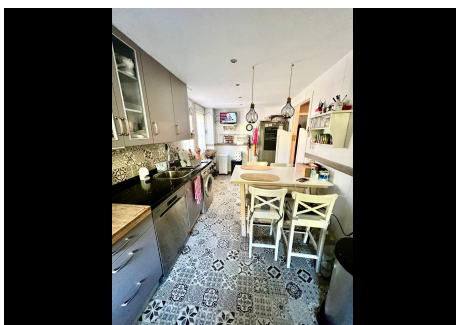

HHomes

SEARCH FIND LOVE

access to the highway, providing excellent connectivity to the rest of the city. Don't miss this opportunity to find your dream home! Contact us for more information or to schedule a visit.