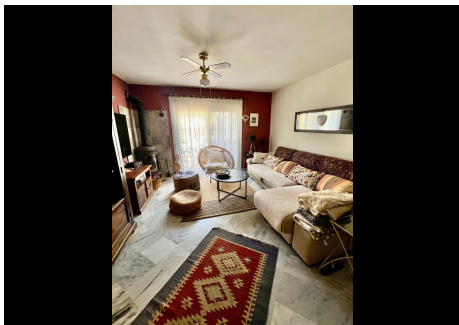

HHomes

SEARCH FIND LOVE

access to the highway, providing excellent connectivity to the rest of the city. Don't miss this opportunity to find your dream home! Contact us for more information or to schedule a visit.