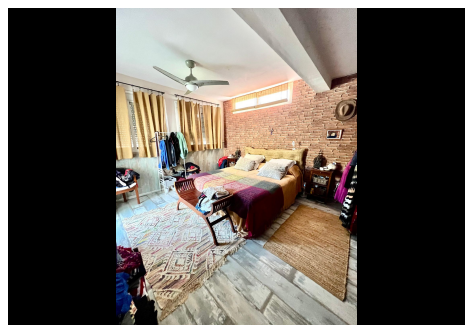

HHomes

SEARCH FIND LOVE

access to the highway, providing excellent connectivity to the rest of the city. Don't miss this opportunity to find your dream home! Contact us for more information or to schedule a visit.