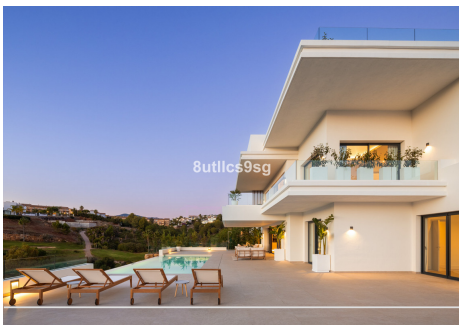

HHomes

SEARCH FIND LOVE

HHomes - Camino de Camojan s/n, Edificio Camoján Center Oficina nº 15
Tel.: +34 951 543 462 – Email: info@hhomes.es – Web: <https://hhomes.es>