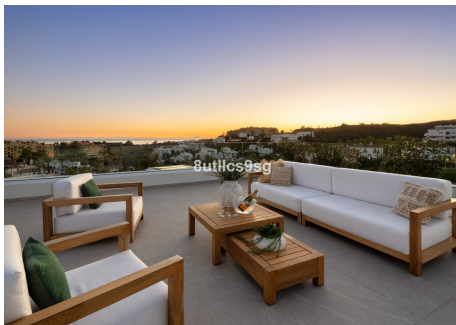

HHomes

SEARCH FIND LOVE

HHomes - Camino de Camojan s/n, Edificio Camoján Center Oficina nº 15
Tel.: +34 951 543 462 – Email: info@hhomes.es – Web: <https://hhomes.es>