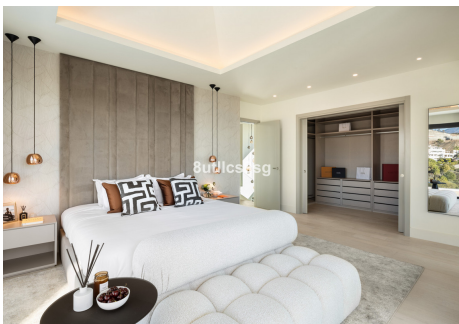

HHomes

SEARCH FIND LOVE

commitment to sustainability and energy efficiency. Situated in a gated community, the villa offers security and exclusivity. Just minutes away from the main attractions of the Costa del Sol, such as Puerto Banús, Marbella centre and Estepona centre, this location is ideal for those seeking a balance between tranquility and accessibility.