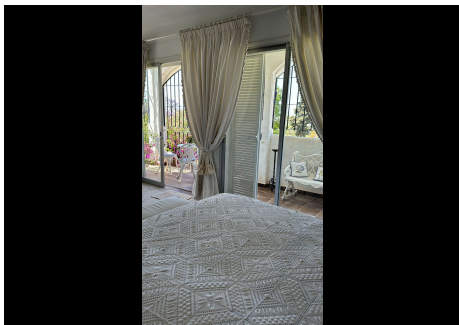

HHomes

SEARCH FIND LOVE