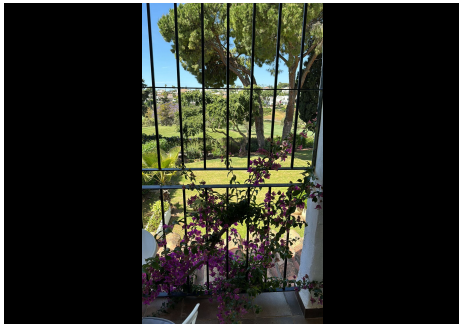

HHomes

SEARCH FIND LOVE