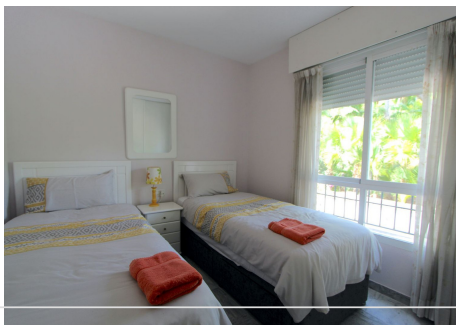

HHomes

SEARCH FIND LOVE

HHomes - Camino de Camojan s/n, Edificio Camoján Center Oficina nº 15
Tel.: +34 951 543 462 – Email: info@hhomes.es – Web: <https://hhomes.es>