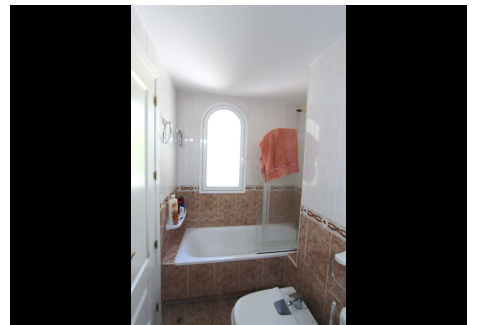

HHomes

SEARCH FIND LOVE

HHomes - Camino de Camojan s/n, Edificio Camoján Center Oficina nº 15
Tel.: +34 951 543 462 – Email: info@hhomes.es – Web: <https://hhomes.es>