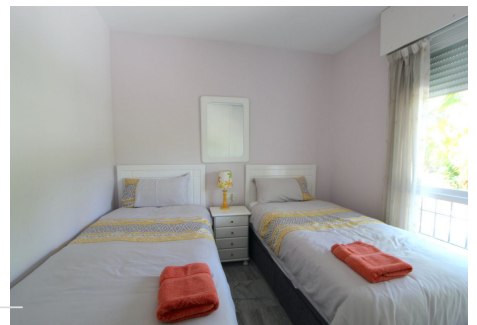

HHomes

SEARCH FIND LOVE

HHomes - Camino de Camojan s/n, Edificio Camoján Center Oficina nº 15
Tel.: +34 951 543 462 – Email: info@hhomes.es – Web: <https://hhomes.es>