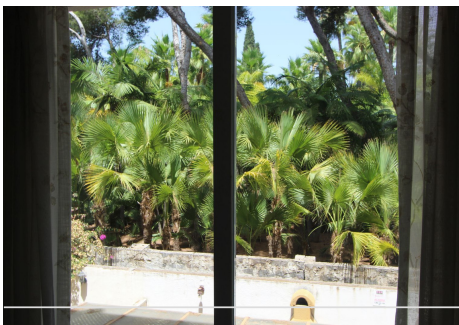

HHomes

SEARCH FIND LOVE

HHomes - Camino de Camojan s/n, Edificio Camoján Center Oficina nº 15
Tel.: +34 951 543 462 – Email: info@hhomes.es – Web: <https://hhomes.es>