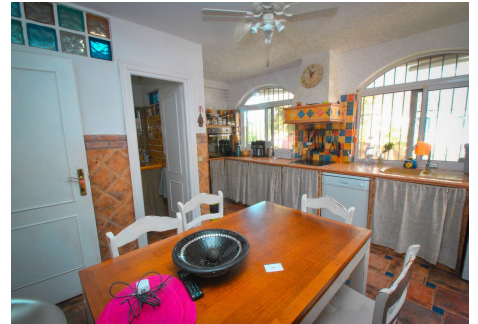

3 Bedrooms Semi-Detached House in Calahonda

Calahonda

R4790281 – 349.995 €

3

3

97 m²

m²

Location, location, location! This charming three-bedroom semi-detached townhouse is ideally situated in lower Calahonda, positioned at the end of a peaceful cul-de-sac just a 250-meter walk to the beach. The house has large rooms throughout with outdoor areas that wrap around three sides of the house, providing sunny and shady spots for relaxation and dining. On the entrance level, you'll find a spacious, fully fitted kitchen, a convenient guest toilet, and a large lounge-diner complete with a feature fireplace. The layout ensures plenty of space for entertaining and family gatherings. Upstairs, the property has three double bedrooms with fitted wardrobes. The master bedroom stands out with its generous size, ensuite bathroom, and private terrace overlooking the communal gardens and pool. Additional features of this well-maintained townhouse include a sunny porch area, a shaded rear area, and ample storage space. While the property is in good condition, it would benefit from some modernisation which is reflected in the price. With its prime location, proximity to the beach, and ample living space, this townhouse is a fantastic opportunity for those

HHomes - Camino de Camoján s/n, Edificio Camoján Center Oficina nº 15

Tel.: +34 951 543 462 – Email: info@hhomes.es – Web: <https://hhomes.es>

Homes

SEARCH FIND LOVE

looking to enjoy coastal living in Calahonda. Summary: Prime Location: 250 meters from the beach in lower Calahonda. Spacious Interior: Three double bedrooms with fitted wardrobes and two full bathrooms. Master Bedroom: Large with an ensuite bathroom and private terrace. Living Areas: Large lounge-diner with feature fireplace and storeroom. Outdoor Space: Wrap-around garden with sunny porch and shady rear area. Well Maintained: In good condition, with potential for modernisation. Community Amenities: Overlooks communal gardens and pool.