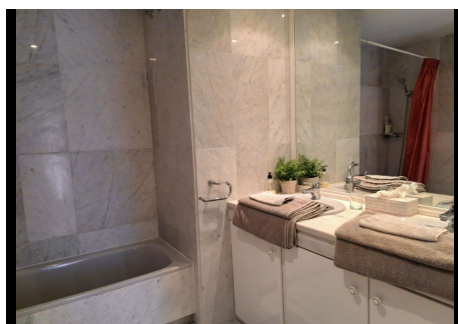

HHomes

SEARCH FIND LOVE

HHomes - Camino de Camojan s/n, Edificio Camoján Center Oficina nº 15
Tel.: +34 951 543 462 – Email: info@hhomes.es – Web: <https://hhomes.es>