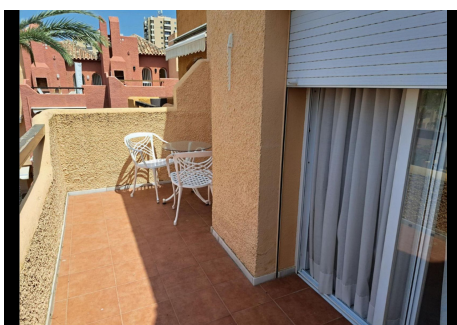

HHomes

SEARCH FIND LOVE

HHomes - Camino de Camojan s/n, Edificio Camoján Center Oficina nº 15
Tel.: +34 951 543 462 – Email: info@hhomes.es – Web: <https://hhomes.es>