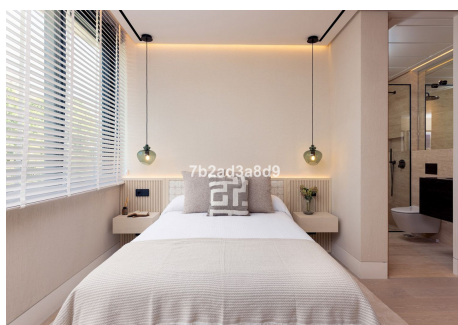

HHomes

SEARCH FIND LOVE

HHomes - Camino de Camojan s/n, Edificio Camoján Center Oficina nº 15
Tel.: +34 951 543 462 – Email: info@hhomes.es – Web: <https://hhomes.es>