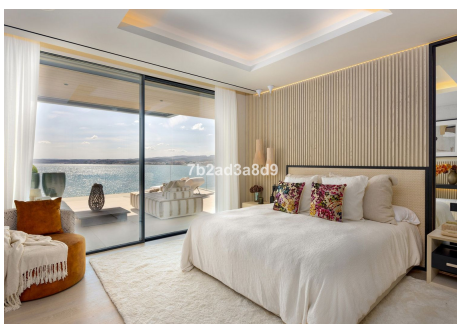

HHomes

SEARCH FIND LOVE

HHomes - Camino de Camojan s/n, Edificio Camoján Center Oficina nº 15
Tel.: +34 951 543 462 – Email: info@hhomes.es – Web: <https://hhomes.es>