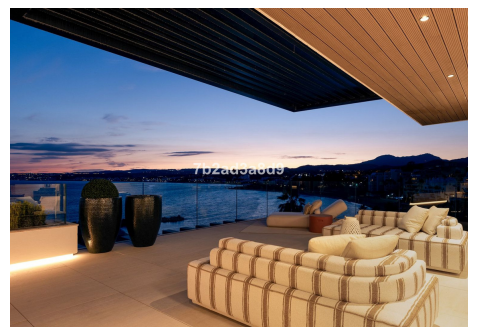

HHomes

SEARCH FIND LOVE

and the airports of Malaga and Gibraltar. Estepona, the town of thousand flowers, combines a rich cultural legacy and the traditional air of an old fishing village with a cosmopolitan feel. There is no shortage of golf courses nearby with 10 in the area. On top of this, Estepona has more than 20 km of beaches with plenty of bars, restaurants, and water sports.