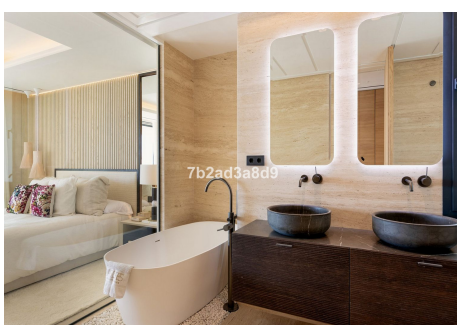

HHomes

SEARCH FIND LOVE

HHomes - Camino de Camojan s/n, Edificio Camoján Center Oficina nº 15
Tel.: +34 951 543 462 – Email: info@hhomes.es – Web: <https://hhomes.es>