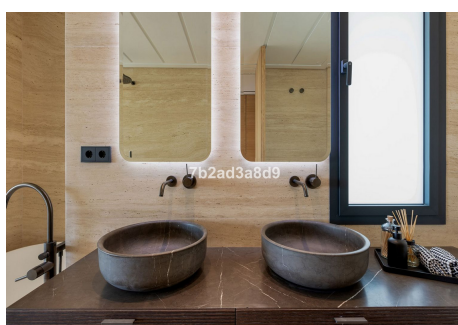

HHomes

SEARCH FIND LOVE

HHomes - Camino de Camojan s/n, Edificio Camoján Center Oficina nº 15
Tel.: +34 951 543 462 – Email: info@hhomes.es – Web: <https://hhomes.es>