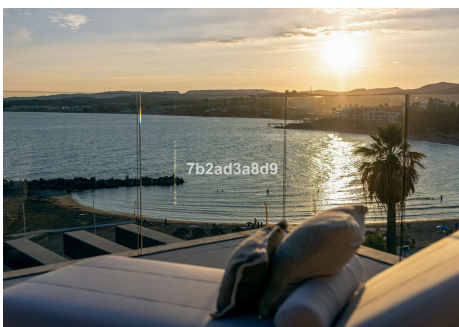

## 3 Bedrooms Ground Floor Apartment in Estepona

Estepona

**R4767100 – 2.410.000 €**

3

3

161 m<sup>2</sup>

51 m<sup>2</sup>

Exclusive seafront apartment located by the popular beach of Playa del Cristo, a beautiful bay in Estepona on the Costa del Sol. These stunning home have the size, luxury and finishings of a villa and the most incredible panoramic views of the Mediterranean Sea. Luxurious property for sale in this exclusive seafront resort offers a contemporary design, ample interior spaces with views out into the Mediterranean through enormous windows, and extensive terraces with private pools. The use of high-quality materials and cutting-edge technology make this development a real gem. All the homes come with at least two large garage spaces and one storeroom. This promotion has beautiful communal areas and lush gardens, including infinity outdoor and indoor pools, a full spa, sauna and fully equipped gym to enjoy all year round. There is direct access to the beach, one of the key benefits of living in a beachfront development on the Costa del Sol. The resort is located in one of the most beautiful beaches of Estepona. Just a few minutes' walk from the marina, the town centre, with excellent connections to Marbella, Puerto Banus, La Duquesa, Sotogrande

# HHomes

SEARCH FIND LOVE

and the airports of Malaga and Gibraltar. Estepona, the town of thousand flowers, combines a rich cultural legacy and the traditional air of an old fishing village with a cosmopolitan feel. There is no shortage of golf courses nearby with 10 in the area. On top of this, Estepona has more than 20 km of beaches with plenty of bars, restaurants, and water sports.