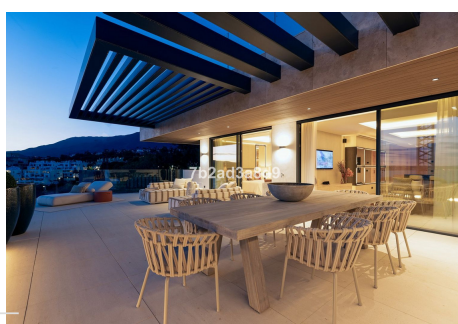

HHomes

SEARCH FIND LOVE

HHomes - Camino de Camojan s/n, Edificio Camoján Center Oficina nº 15
Tel.: +34 951 543 462 – Email: info@hhomes.es – Web: <https://hhomes.es>