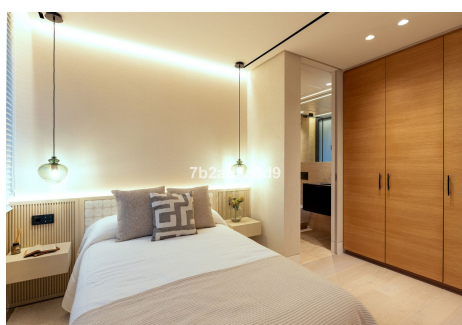

HHomes

SEARCH FIND LOVE

HHomes - Camino de Camojan s/n, Edificio Camoján Center Oficina nº 15
Tel.: +34 951 543 462 – Email: info@hhomes.es – Web: <https://hhomes.es>