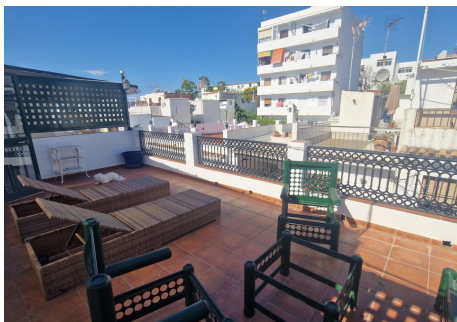

HHomes

SEARCH FIND LOVE

HHomes - Camino de Camoján s/n, Edificio Camoján Center Oficina nº 15
Tel.: +34 951 543 462 – Email: info@hhomes.es – Web: <https://hhomes.es>