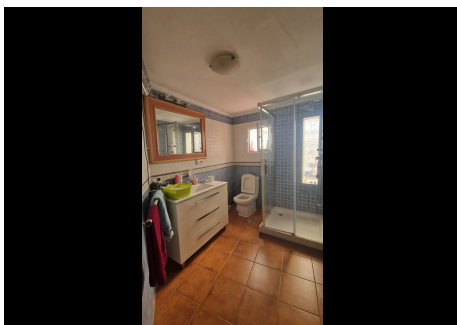

HHomes

SEARCH FIND LOVE

HHomes - Camino de Camojan s/n, Edificio Camoján Center Oficina nº 15
Tel.: +34 951 543 462 – Email: info@hhomes.es – Web: <https://hhomes.es>