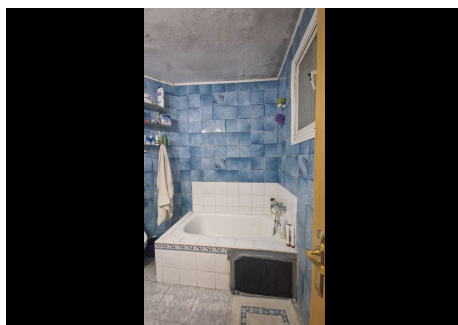

HHomes

SEARCH FIND LOVE

HHomes - Camino de Camojan s/n, Edificio Camoján Center Oficina nº 15
Tel.: +34 951 543 462 – Email: info@hhomes.es – Web: <https://hhomes.es>