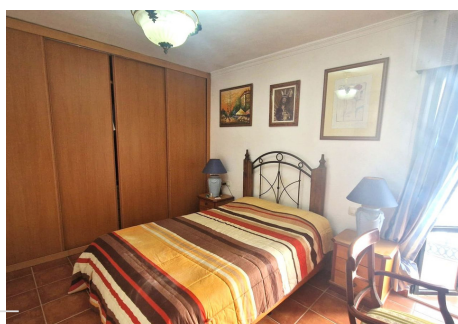

HHomes

SEARCH FIND LOVE

HHomes - Camino de Camojan s/n, Edificio Camoján Center Oficina nº 15
Tel.: +34 951 543 462 – Email: info@hhomes.es – Web: <https://hhomes.es>