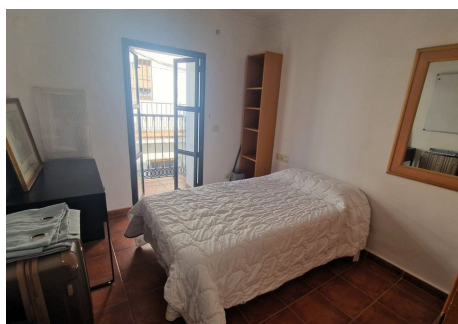

HHomes

SEARCH FIND LOVE

HHomes - Camino de Camojan s/n, Edificio Camoján Center Oficina nº 15
Tel.: +34 951 543 462 – Email: info@hhomes.es – Web: <https://hhomes.es>