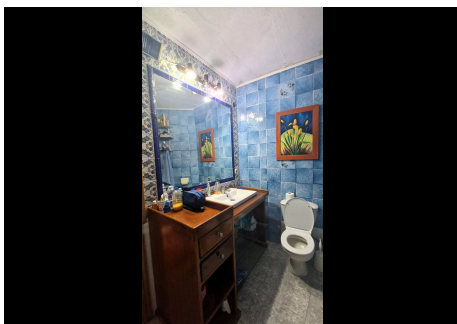

HHomes

SEARCH FIND LOVE

HHomes - Camino de Camojan s/n, Edificio Camoján Center Oficina nº 15
Tel.: +34 951 543 462 – Email: info@hhomes.es – Web: <https://hhomes.es>