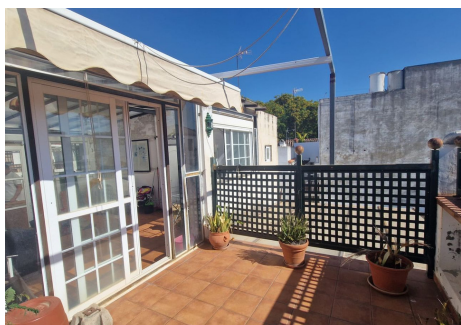

HHomes

SEARCH FIND LOVE

HHomes - Camino de Camojan s/n, Edificio Camoján Center Oficina nº 15
Tel.: +34 951 543 462 – Email: info@hhomes.es – Web: <https://hhomes.es>