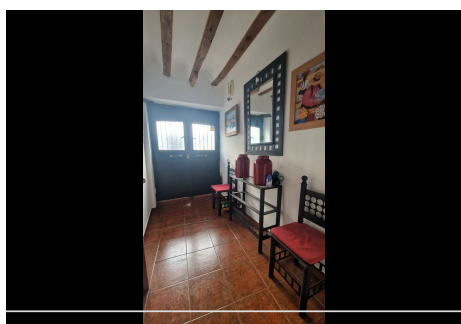

HHomes

SEARCH FIND LOVE

HHomes - Camino de Camojan s/n, Edificio Camoján Center Oficina nº 15
Tel.: +34 951 543 462 – Email: info@hhomes.es – Web: <https://hhomes.es>