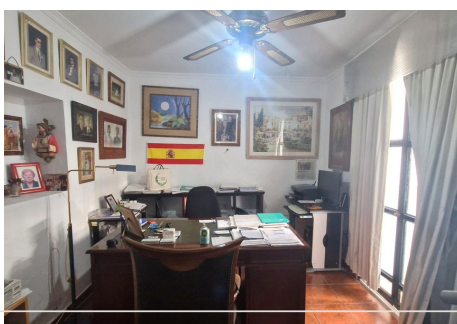

HHomes

SEARCH FIND LOVE

HHomes - Camino de Camojan s/n, Edificio Camoján Center Oficina nº 15
Tel.: +34 951 543 462 – Email: info@hhomes.es – Web: <https://hhomes.es>