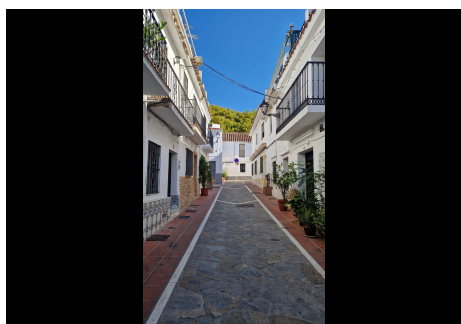

HHomes

SEARCH FIND LOVE

HHomes - Camino de Camoján s/n, Edificio Camoján Center Oficina nº 15
Tel.: +34 951 543 462 – Email: info@hhomes.es – Web: <https://hhomes.es>