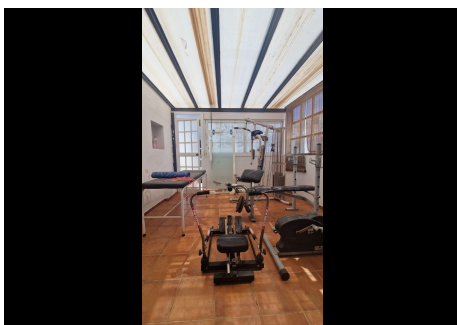

HHomes

SEARCH FIND LOVE

HHomes - Camino de Camojan s/n, Edificio Camoján Center Oficina nº 15
Tel.: +34 951 543 462 – Email: info@hhomes.es – Web: <https://hhomes.es>