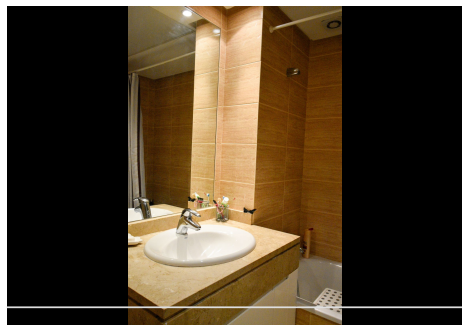

HHomes

SEARCH FIND LOVE

HHomes - Camino de Camojan s/n, Edificio Camoján Center Oficina nº 15
Tel.: +34 951 543 462 – Email: info@hhomes.es – Web: <https://hhomes.es>