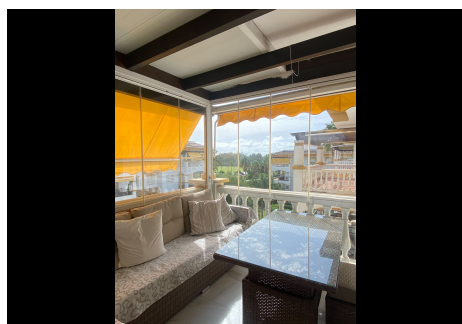

HHomes

SEARCH FIND LOVE

HHomes - Camino de Camojan s/n, Edificio Camoján Center Oficina nº 15
Tel.: +34 951 543 462 – Email: info@hhomes.es – Web: <https://hhomes.es>