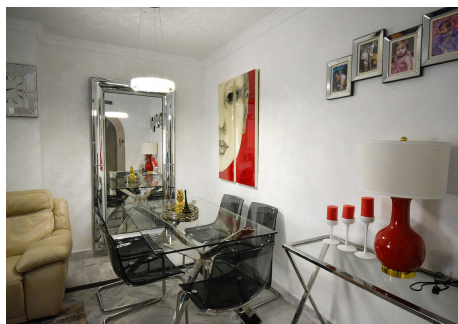

HHomes

SEARCH FIND LOVE

HHomes - Camino de Camojan s/n, Edificio Camoján Center Oficina nº 15
Tel.: +34 951 543 462 – Email: info@hhomes.es – Web: <https://hhomes.es>