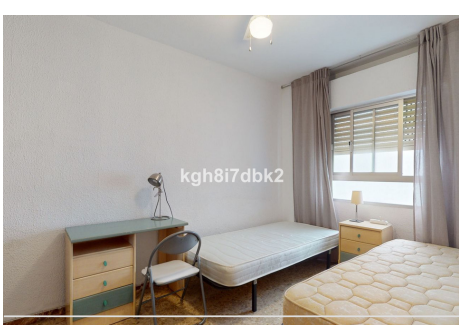

HHomes

SEARCH FIND LOVE