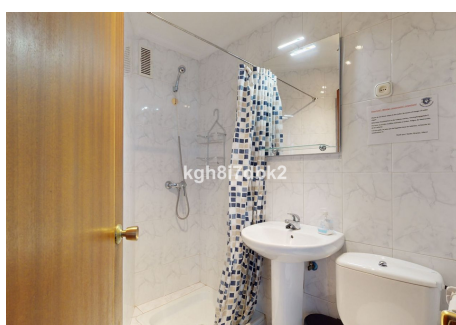

HHomes

SEARCH FIND LOVE