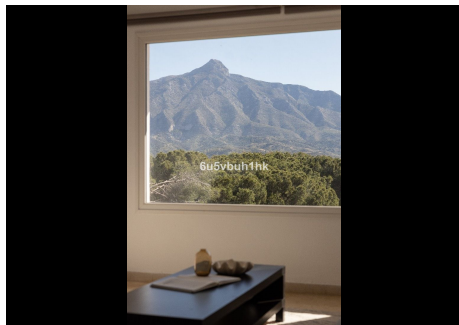

3 Bedrooms Middle Floor Apartment in Nueva Andalucía

Nueva Andalucía

R4728418 – 530.000 €

3

2

239 m²

100 m²

A rare to the market corner apartment conveniently located in Nueva Andalucía, close to the famous Puerto Banus marina with its signature shops and famous restaurants. Central to all amenities, walking distance to several golf courses, and just a very short drive to Marbella. This bright and cosy corner apartment has east orientation and simply stunning views towards the iconic La Concha mountain. The community is very well established and is fully gated, with entrances from two different streets. The apartment is well distributed over two floors, the entrance leads from the terrace into the open plan living room and ample kitchen area. There is a guest WC and outside patio area on the first level, with potential to create another terrace. Upstairs there are three bedrooms, the master bedroom is ensuite, has built-in wardrobes and spectacular views towards the mountain and over the community area. There is an ample roof terrace which is perfect for outside relaxing and enjoying the panoramic sea and mountain view. The community gardens are mature colourful and the pool area is beautifully maintained. This could be a good reform project, with so

HHomes

SEARCH FIND LOVE

much potential. A super opportunity to buy a conveniently located residence, in a sought after complex, so close to everything, it would make the perfect holiday home or investment with a high rental return. It has a tourist licence and rents out well. These iconic views need to be seen! Call now for viewings!