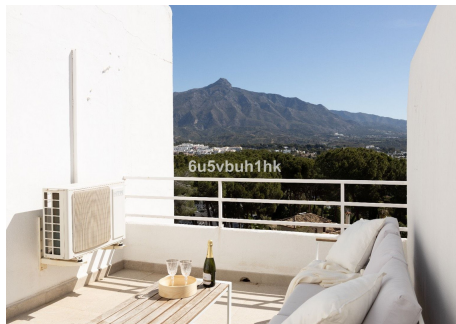

HHomes

SEARCH FIND LOVE

HHomes - Camino de Camojan s/n, Edificio Camoján Center Oficina nº 15
Tel.: +34 951 543 462 – Email: info@hhomes.es – Web: <https://hhomes.es>