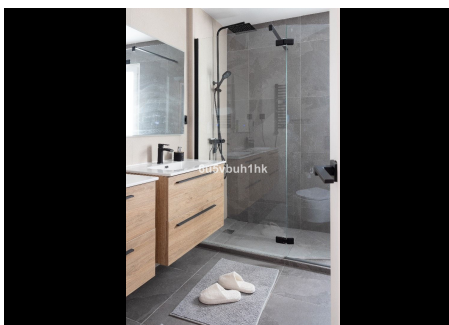

HHomes

SEARCH FIND LOVE

much potential. A super opportunity to buy a conveniently located residence, in a sought after complex, so close to everything, it would make the perfect holiday home or investment with a high rental return. It has a tourist licence and rents out well. These iconic views need to be seen! Call now for viewings!