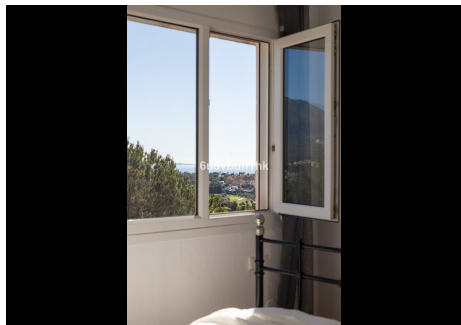

HHomes

SEARCH FIND LOVE

HHomes - Camino de Camojan s/n, Edificio Camoján Center Oficina nº 15
Tel.: +34 951 543 462 – Email: info@hhomes.es – Web: <https://hhomes.es>