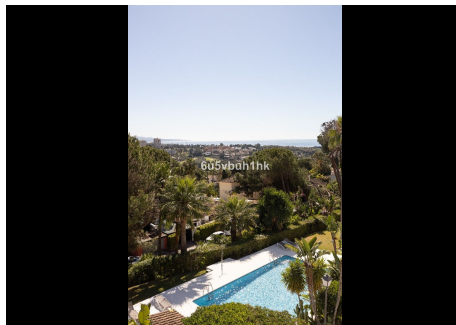

HHomes

SEARCH FIND LOVE

HHomes - Camino de Camojan s/n, Edificio Camoján Center Oficina nº 15
Tel.: +34 951 543 462 – Email: info@hhomes.es – Web: <https://hhomes.es>