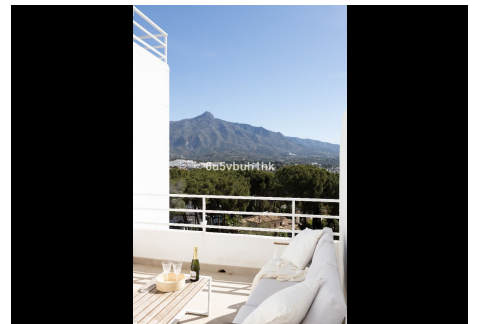

HHomes

SEARCH FIND LOVE

HHomes - Camino de Camojan s/n, Edificio Camoján Center Oficina nº 15
Tel.: +34 951 543 462 – Email: info@hhomes.es – Web: <https://hhomes.es>