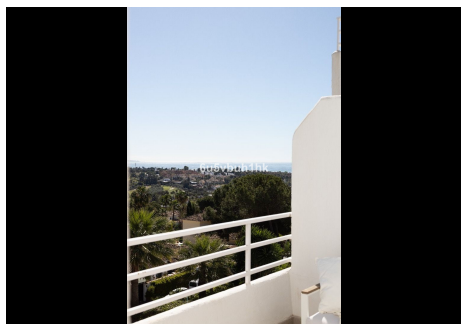

HHomes

SEARCH FIND LOVE

HHomes - Camino de Camojan s/n, Edificio Camoján Center Oficina nº 15
Tel.: +34 951 543 462 – Email: info@hhomes.es – Web: <https://hhomes.es>