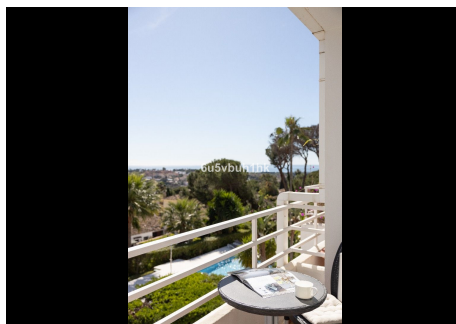

HHomes

SEARCH FIND LOVE

HHomes - Camino de Camojan s/n, Edificio Camoján Center Oficina nº 15
Tel.: +34 951 543 462 – Email: info@hhomes.es – Web: <https://hhomes.es>