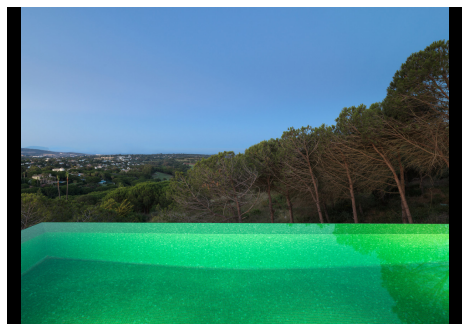

HHomes

SEARCH FIND LOVE

HHomes - Camino de Camoján s/n, Edificio Camoján Center Oficina nº 15
Tel.: +34 951 543 462 – Email: info@hhomes.es – Web: <https://hhomes.es>