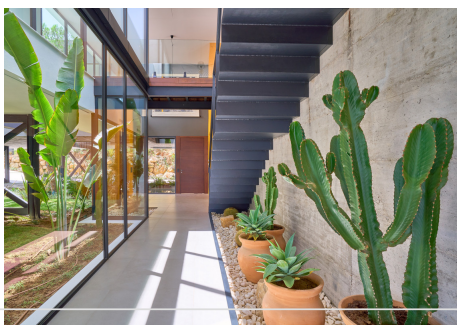

HHomes

SEARCH FIND LOVE

HHomes - Camino de Camoján s/n, Edificio Camoján Center Oficina nº 15
Tel.: +34 951 543 462 – Email: info@hhomes.es – Web: <https://hhomes.es>