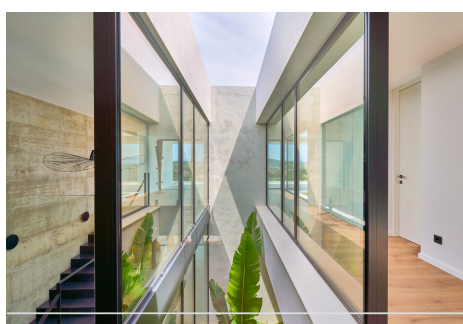

HHomes

SEARCH FIND LOVE

HHomes - Camino de Camoján s/n, Edificio Camoján Center Oficina nº 15
Tel.: +34 951 543 462 – Email: info@hhomes.es – Web: <https://hhomes.es>