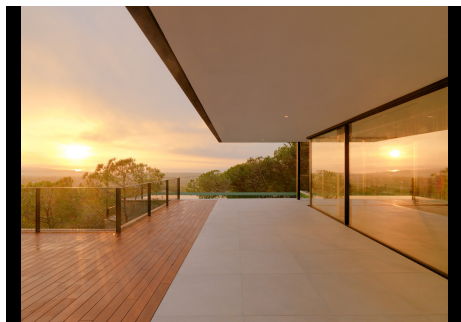

HHomes

SEARCH FIND LOVE

HHomes - Camino de Camoján s/n, Edificio Camoján Center Oficina nº 15
Tel.: +34 951 543 462 – Email: info@hhomes.es – Web: <https://hhomes.es>