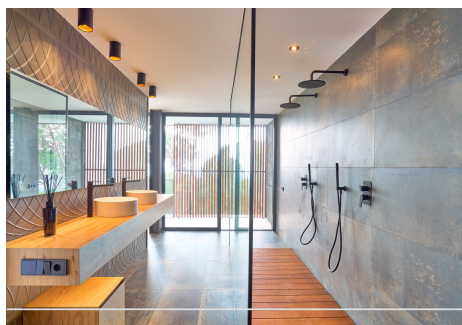

HHomes

SEARCH FIND LOVE

HHomes - Camino de Camoján s/n, Edificio Camoján Center Oficina nº 15
Tel.: +34 951 543 462 – Email: info@hhomes.es – Web: <https://hhomes.es>