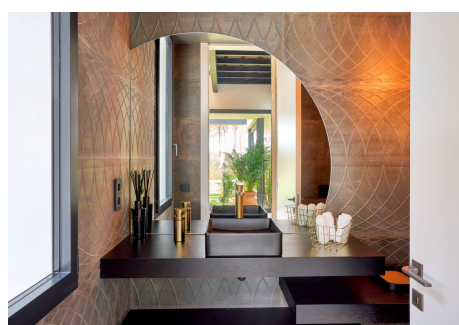

HHomes

SEARCH FIND LOVE

HHomes - Camino de Camoján s/n, Edificio Camoján Center Oficina nº 15
Tel.: +34 951 543 462 – Email: info@hhomes.es – Web: <https://hhomes.es>