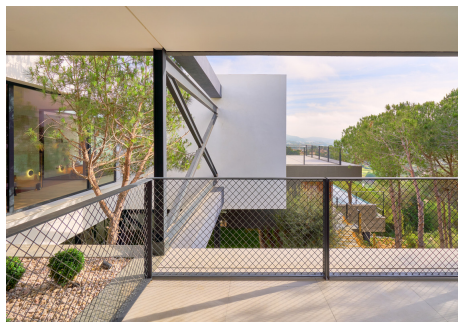

HHomes

SEARCH FIND LOVE

HHomes - Camino de Camoján s/n, Edificio Camoján Center Oficina nº 15
Tel.: +34 951 543 462 – Email: info@hhomes.es – Web: <https://hhomes.es>