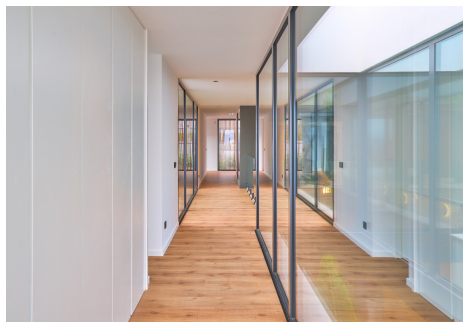

HHomes

SEARCH FIND LOVE

HHomes - Camino de Camoján s/n, Edificio Camoján Center Oficina nº 15
Tel.: +34 951 543 462 – Email: info@hhomes.es – Web: <https://hhomes.es>