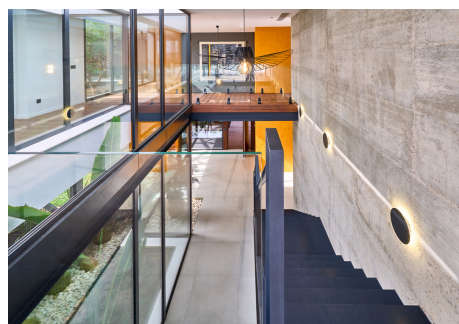

HHomes

SEARCH FIND LOVE

HHomes - Camino de Camoján s/n, Edificio Camoján Center Oficina nº 15
Tel.: +34 951 543 462 – Email: info@hhomes.es – Web: <https://hhomes.es>