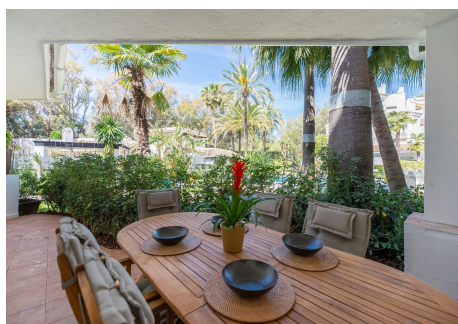

HHomes

SEARCH FIND LOVE

HHomes - Camino de Camojan s/n, Edificio Camoján Center Oficina nº 15
Tel.: +34 951 543 462 – Email: info@hhomes.es – Web: <https://hhomes.es>