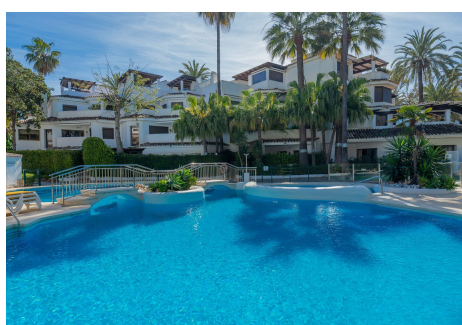

HHomes

SEARCH FIND LOVE

HHomes - Camino de Camojan s/n, Edificio Camoján Center Oficina nº 15
Tel.: +34 951 543 462 – Email: info@hhomes.es – Web: <https://hhomes.es>