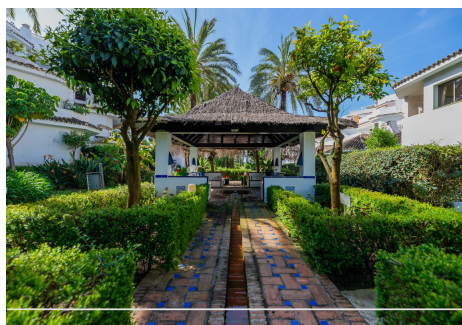

HHomes

SEARCH FIND LOVE

HHomes - Camino de Camojan s/n, Edificio Camoján Center Oficina nº 15
Tel.: +34 951 543 462 – Email: info@hhomes.es – Web: <https://hhomes.es>