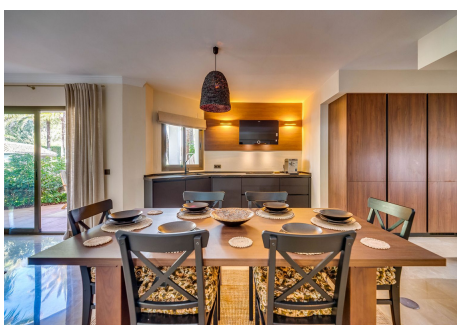

HHomes

SEARCH FIND LOVE

HHomes - Camino de Camojan s/n, Edificio Camoján Center Oficina nº 15
Tel.: +34 951 543 462 – Email: info@hhomes.es – Web: <https://hhomes.es>