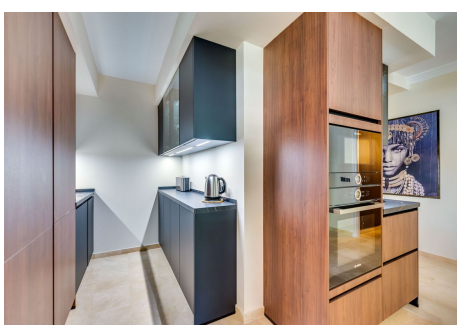

HHomes

SEARCH FIND LOVE

HHomes - Camino de Camojan s/n, Edificio Camoján Center Oficina nº 15
Tel.: +34 951 543 462 – Email: info@hhomes.es – Web: <https://hhomes.es>