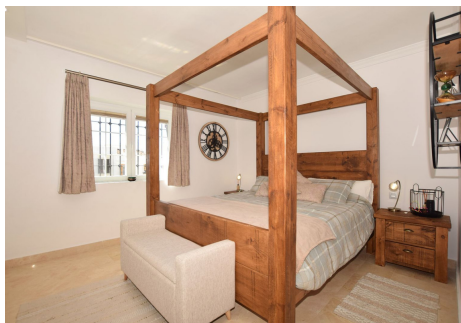

HHomes

SEARCH FIND LOVE

Aloha Pueblo is a very popular and quaint, village style community in the heart of Nueva Andalucía, Marbella's Golf Valley. There are a couple bars and restaurants on your doorstep and within a short walk, you find the popular Aloha Gardens with a whole host of amenities including cafe's, bars and more restaurants. Puerto Banús is a short 5 minutes drive away. This fabulous townhouse is perfect for a holiday home, permanent residence or rental property.

Whilst we always make utmost efforts to keep property availability and prices fully up to date, please be advised that any current displayed details are subject to change without notice due to sales activities.

Rest assured, our listings are checked and updated weekly for pricing and availability.