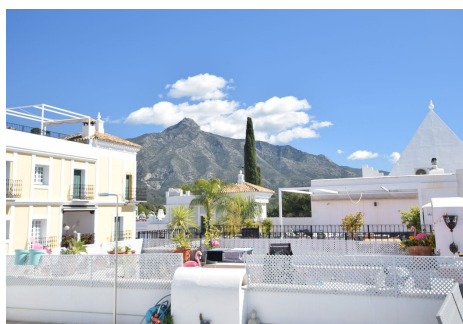

HHomes

SEARCH FIND LOVE

HHomes - Camino de Camojan s/n, Edificio Camoján Center Oficina nº 15
Tel.: +34 951 543 462 – Email: info@hhomes.es – Web: <https://hhomes.es>