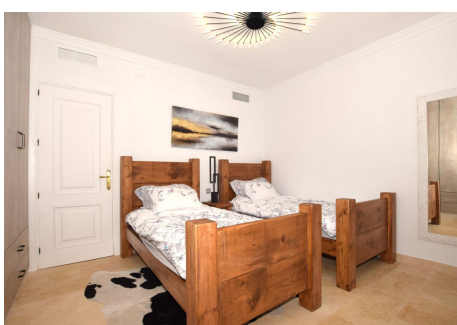

HHomes

SEARCH FIND LOVE

HHomes - Camino de Camojan s/n, Edificio Camoján Center Oficina nº 15
Tel.: +34 951 543 462 – Email: info@hhomes.es – Web: <https://hhomes.es>