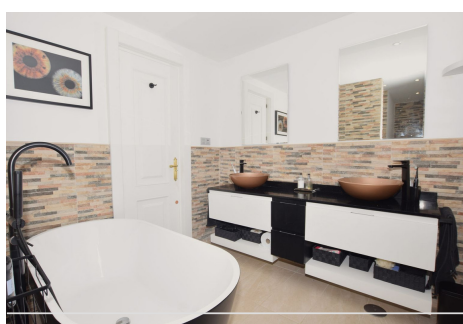

HHomes

SEARCH FIND LOVE

HHomes - Camino de Camojan s/n, Edificio Camoján Center Oficina nº 15
Tel.: +34 951 543 462 – Email: info@hhomes.es – Web: <https://hhomes.es>