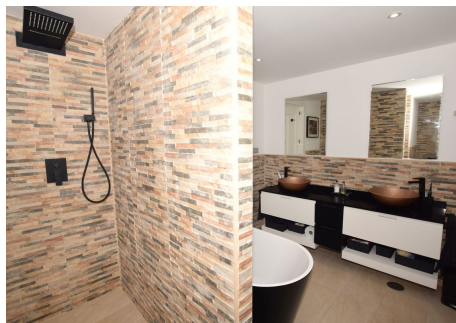

HHomes

SEARCH FIND LOVE

Aloha Pueblo is a very popular and quaint, village style community in the heart of Nueva Andalucía, Marbella's Golf Valley. There are a couple bars and restaurants on your doorstep and within a short walk, you find the popular Aloha Gardens with a whole host of amenities including cafe's, bars and more restaurants. Puerto Banús is a short 5 minutes drive away. This fabulous townhouse is perfect for a holiday home, permanent residence or rental property.

Whilst we always make utmost efforts to keep property availability and prices fully up to date, please be advised that any current displayed details are subject to change without notice due to sales activities.

Rest assured, our listings are checked and updated weekly for pricing and availability.