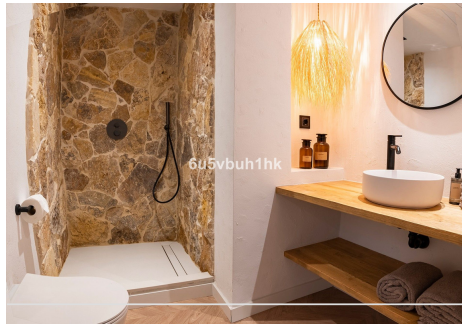

HHomes

SEARCH FIND LOVE

HHomes - Camino de Camojan s/n, Edificio Camoján Center Oficina nº 15
Tel.: +34 951 543 462 – Email: info@hhomes.es – Web: <https://hhomes.es>