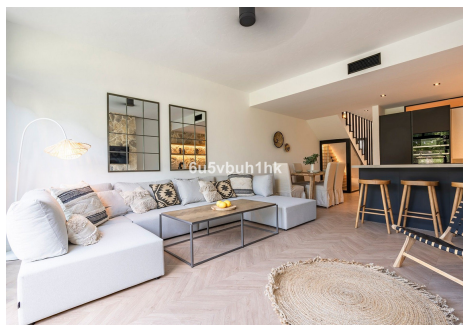

## 3 Bedrooms Townhouse in Nueva Andalucía

Nueva Andalucía

**R4671619 – 795.000 €**

3

2

120 m<sup>2</sup>

30 m<sup>2</sup>

Exquisite south-facing townhouse conveniently located in the heart of the golf valley of Nueva Andalucía, established within a prestigious gated residential complex boasting round-the-clock security. Adorned with verdant communal gardens, a sparkling swimming pool, and facilities including tennis and padel courts, the complex provides an idyllic retreat for discerning residents. The complex boasts lush communal gardens, a swimming pool, tennis court, and padel court. With views overlooking the frontline Aloha Golf Course, the property is conveniently located just a short drive away from various local amenities, Puerto Banus, and the beaches. Throughout the interior, exceptional high-quality materials and the redesigned space truly deserves to be seen to be fully appreciated. The ground floor features an open-plan layout, highlighted by a striking kitchen fitted with high-end appliances, a dining room featuring a custom-made wine bodega, and a tastefully furnished living room complete with a fireplace. This area opens onto a covered terrace with an al fresco dining area, providing direct access to the communal gardens. Completing this level are two guest

# HHomes

SEARCH FIND LOVE

bedrooms sharing a bathroom. The first floor comprises a master bedroom with a private terrace offering beautiful views of the Aloha Golf course. Additionally, there is an expansive terrace equipped with a barbecue, ideal for entertaining and enjoying outdoor dining experiences.