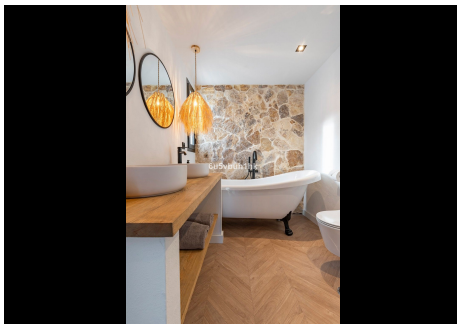

HHomes

SEARCH FIND LOVE

HHomes - Camino de Camojan s/n, Edificio Camoján Center Oficina nº 15
Tel.: +34 951 543 462 – Email: info@hhomes.es – Web: <https://hhomes.es>