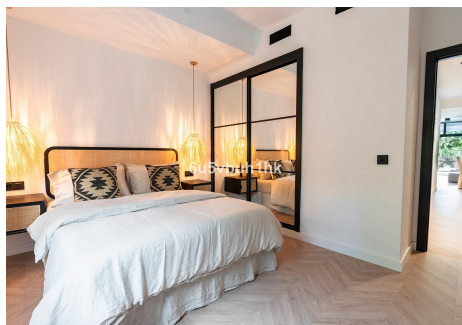

HHomes

SEARCH FIND LOVE

HHomes - Camino de Camojan s/n, Edificio Camoján Center Oficina nº 15
Tel.: +34 951 543 462 – Email: info@hhomes.es – Web: <https://hhomes.es>