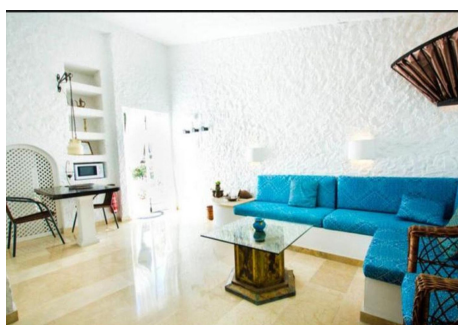

HHomes

SEARCH FIND LOVE

HHomes - Camino de Camojan s/n, Edificio Camoján Center Oficina nº 15
Tel.: +34 951 543 462 – Email: info@hhomes.es – Web: <https://hhomes.es>