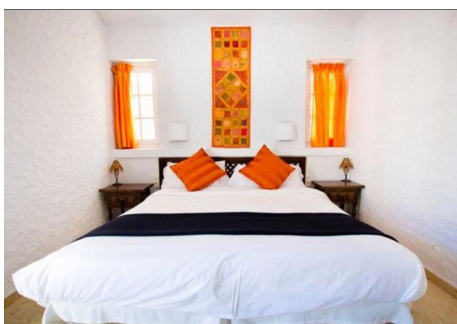

HHomes

SEARCH FIND LOVE

HHomes - Camino de Camojan s/n, Edificio Camoján Center Oficina nº 15
Tel.: +34 951 543 462 – Email: info@hhomes.es – Web: <https://hhomes.es>