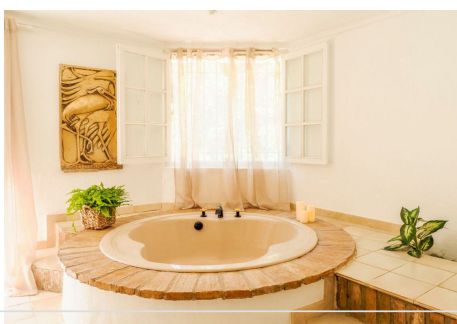

HHomes

SEARCH FIND LOVE

HHomes - Camino de Camojan s/n, Edificio Camoján Center Oficina nº 15
Tel.: +34 951 543 462 – Email: info@hhomes.es – Web: <https://hhomes.es>