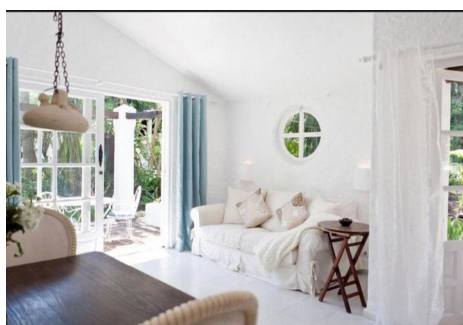

HHomes

SEARCH FIND LOVE

HHomes - Camino de Camojan s/n, Edificio Camoján Center Oficina nº 15
Tel.: +34 951 543 462 – Email: info@hhomes.es – Web: <https://hhomes.es>