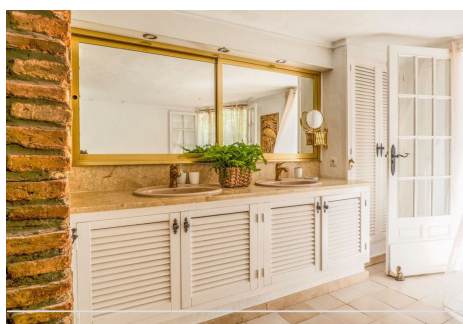

HHomes

SEARCH FIND LOVE

HHomes - Camino de Camojan s/n, Edificio Camoján Center Oficina nº 15
Tel.: +34 951 543 462 – Email: info@hhomes.es – Web: <https://hhomes.es>