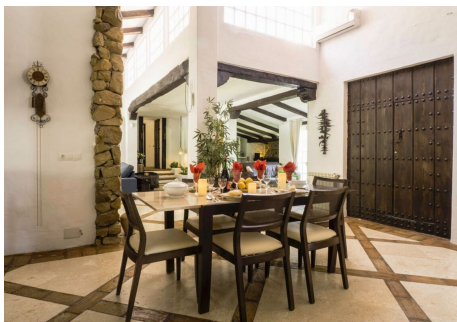

HHomes

SEARCH FIND LOVE

HHomes - Camino de Camojan s/n, Edificio Camoján Center Oficina nº 15
Tel.: +34 951 543 462 – Email: info@hhomes.es – Web: <https://hhomes.es>