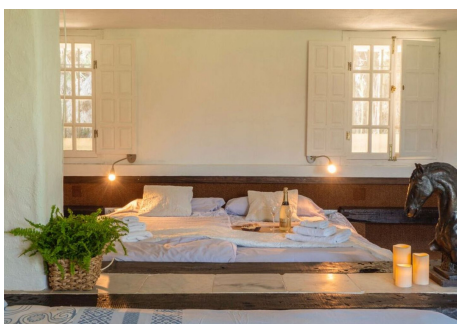

HHomes

SEARCH FIND LOVE

HHomes - Camino de Camojan s/n, Edificio Camoján Center Oficina nº 15
Tel.: +34 951 543 462 – Email: info@hhomes.es – Web: <https://hhomes.es>