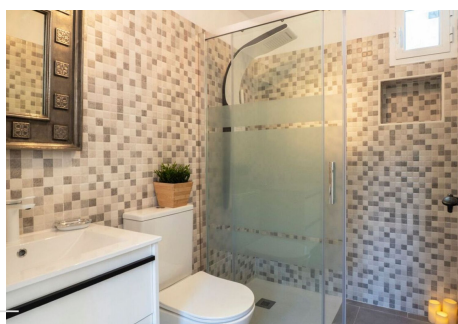

HHomes

SEARCH FIND LOVE

HHomes - Camino de Camojan s/n, Edificio Camoján Center Oficina nº 15
Tel.: +34 951 543 462 – Email: info@hhomes.es – Web: <https://hhomes.es>