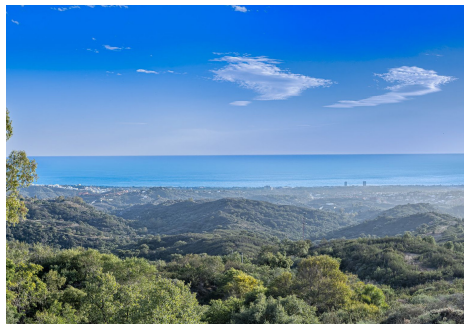

HHomes

SEARCH FIND LOVE

HHomes - Camino de Camoján s/n, Edificio Camoján Center Oficina nº 15
Tel.: +34 951 543 462 – Email: info@hhomes.es – Web: <https://hhomes.es>