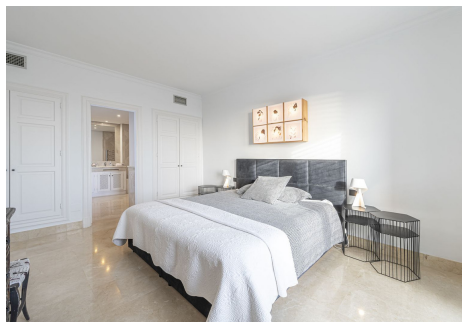

HHomes

SEARCH FIND LOVE

HHomes - Camino de Camoján s/n, Edificio Camoján Center Oficina nº 15
Tel.: +34 951 543 462 – Email: info@hhomes.es – Web: <https://hhomes.es>