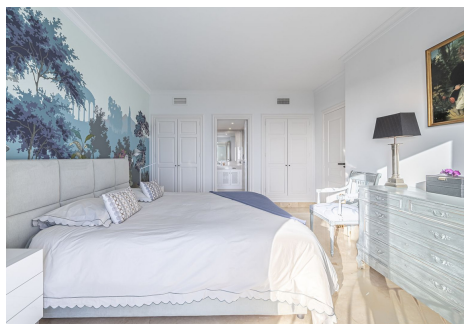

HHomes

SEARCH FIND LOVE

HHomes - Camino de Camoján s/n, Edificio Camoján Center Oficina nº 15
Tel.: +34 951 543 462 – Email: info@hhomes.es – Web: <https://hhomes.es>