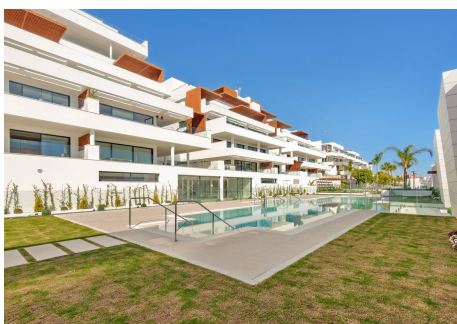

HHomes

SEARCH FIND LOVE

HHomes - Camino de Camoján s/n, Edificio Camoján Center Oficina nº 15
Tel.: +34 951 543 462 – Email: info@hhomes.es – Web: <https://hhomes.es>