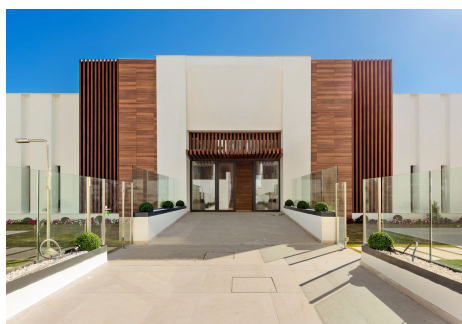

HHomes

SEARCH FIND LOVE

HHomes - Camino de Camoján s/n, Edificio Camoján Center Oficina nº 15
Tel.: +34 951 543 462 – Email: info@hhomes.es – Web: <https://hhomes.es>