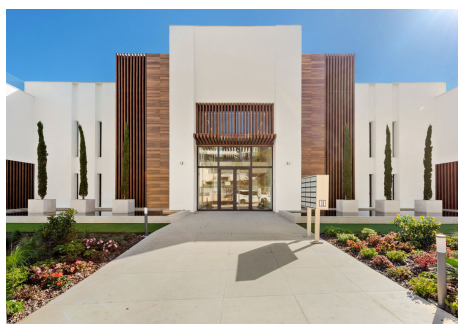

HHomes

SEARCH FIND LOVE

HHomes - Camino de Camoján s/n, Edificio Camoján Center Oficina nº 15
Tel.: +34 951 543 462 – Email: info@hhomes.es – Web: <https://hhomes.es>