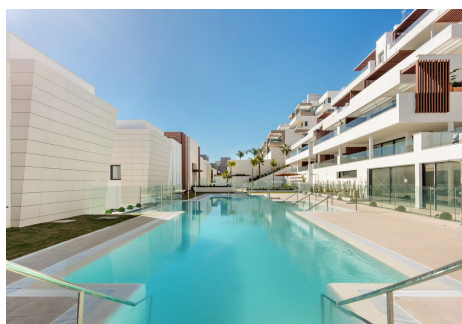

HHomes

SEARCH FIND LOVE

HHomes - Camino de Camoján s/n, Edificio Camoján Center Oficina nº 15
Tel.: +34 951 543 462 – Email: info@hhomes.es – Web: <https://hhomes.es>