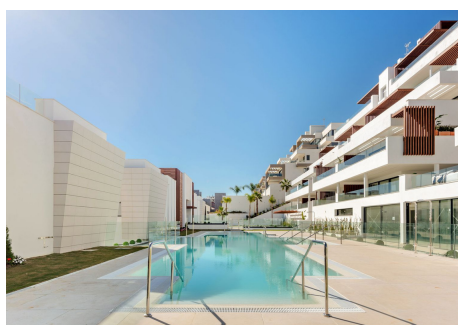

HHomes

SEARCH FIND LOVE

HHomes - Camino de Camoján s/n, Edificio Camoján Center Oficina nº 15
Tel.: +34 951 543 462 – Email: info@hhomes.es – Web: <https://hhomes.es>