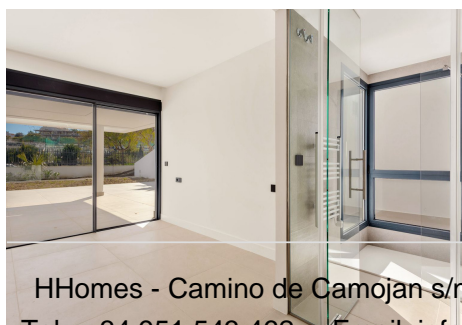

HHomes

SEARCH FIND LOVE

community. The apartment's south-facing orientation ensures a bright and inviting atmosphere, further enhanced by state-of-the-art amenities such as air conditioning, underfloor heating, and double glazing.

The expansive terrace offers a private haven for relaxation and entertainment, redefining outdoor living on the Costa del Sol. Nestled within a secure, gated community that boasts striking architectural elements and close to essential amenities, the marina, and the beach, this apartment represents an ideal blend of contemporary elegance and convenience in a sought-after location.

HHomes - Camino de Camojan s/n, Edificio Camoján Center Oficina nº 15
Tel.: +34 951 543 462 – Email: info@hhomes.es – Web: <https://hhomes.es>