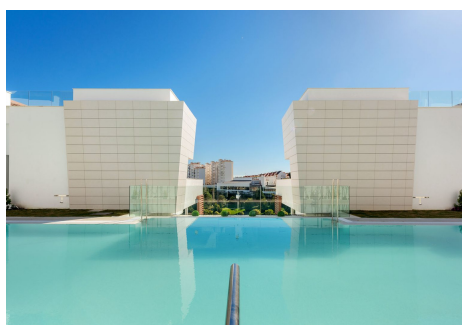

HHomes

SEARCH FIND LOVE

HHomes - Camino de Camoján s/n, Edificio Camoján Center Oficina nº 15
Tel.: +34 951 543 462 – Email: info@hhomes.es – Web: <https://hhomes.es>