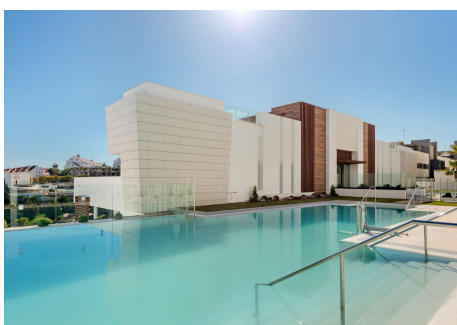

HHomes

SEARCH FIND LOVE

HHomes - Camino de Camoján s/n, Edificio Camoján Center Oficina nº 15
Tel.: +34 951 543 462 – Email: info@hhomes.es – Web: <https://hhomes.es>