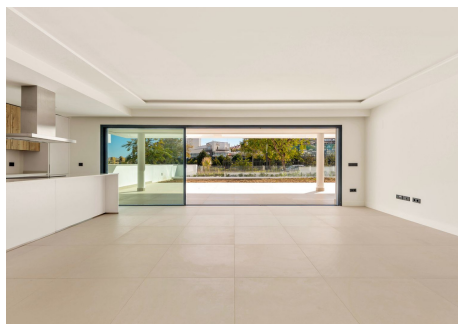

It boasts an extraordinary 282m² of outdoor space, in the form of terraces and private garden, complemented by 157m² of interior living space, culminating in a total area of 439m².

Set within a beautifully designed community, the development's architecture harmonizes modern luxury with the natural beauty of its surroundings, making it a highly coveted property.

This three-bedroom, two-bathroom residence emphasizes both space and luxury, featuring a fully kitted kitchen equipped with high-quality materials and appliances, ready to cater to the most discerning culinary enthusiasts. Estepona's rising popularity underscores the appeal of living in a vibrant and expanding

HHomes

SEARCH FIND LOVE

community. The apartment's south-facing orientation ensures a bright and inviting atmosphere, further enhanced by state-of-the-art amenities such as air conditioning, underfloor heating, and double glazing.

The expansive terrace offers a private haven for relaxation and entertainment, redefining outdoor living on the Costa del Sol. Nestled within a secure, gated community that boasts striking architectural elements and close to essential amenities, the marina, and the beach, this apartment represents an ideal blend of contemporary elegance and convenience in a sought-after location.