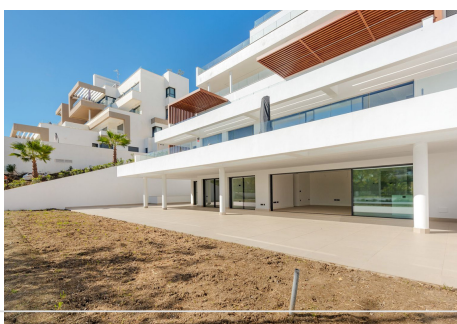

HHomes

SEARCH FIND LOVE

HHomes - Camino de Camoján s/n, Edificio Camoján Center Oficina nº 15
Tel.: +34 951 543 462 – Email: info@hhomes.es – Web: <https://hhomes.es>