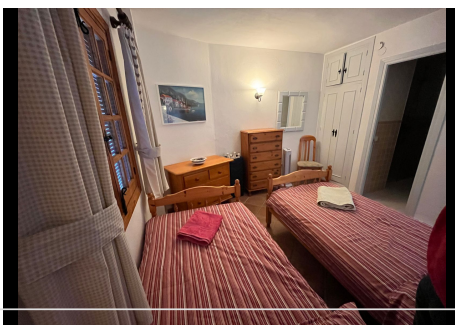

HHomes

SEARCH FIND LOVE

HHomes - Camino de Camoján s/n, Edificio Camoján Center Oficina nº 15
Tel.: +34 951 543 462 – Email: info@hhomes.es – Web: <https://hhomes.es>