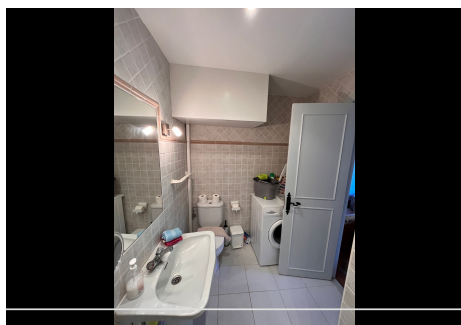

HHomes

SEARCH FIND LOVE

HHomes - Camino de Camoján s/n, Edificio Camoján Center Oficina nº 15
Tel.: +34 951 543 462 – Email: info@hhomes.es – Web: <https://hhomes.es>