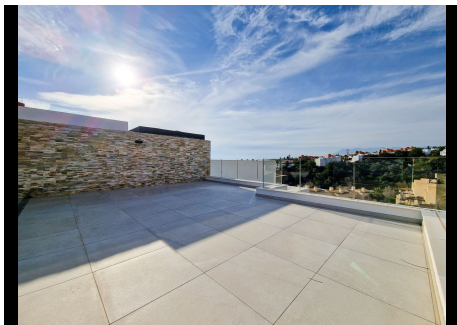

HHomes

SEARCH FIND LOVE

perfect for unwinding in the Mediterranean sun. For those cooler days, retreat to the heated indoor pool. In the heart of Cabopino, this property encapsulates more than just luxury; it offers a coveted lifestyle. Elevate your living experience in Marbella today. Reach out to us for a viewing and seize the opportunity to call this home yours. Your dream life starts here!