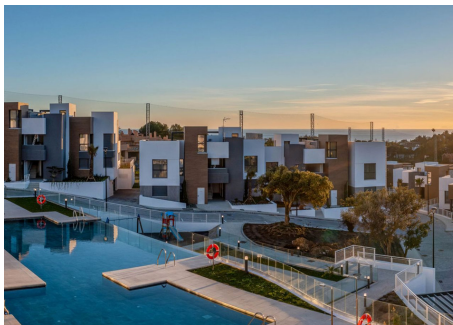

HHomes

SEARCH FIND LOVE

perfect for unwinding in the Mediterranean sun. For those cooler days, retreat to the heated indoor pool. In the heart of Cabopino, this property encapsulates more than just luxury; it offers a coveted lifestyle. Elevate your living experience in Marbella today. Reach out to us for a viewing and seize the opportunity to call this home yours. Your dream life starts here!