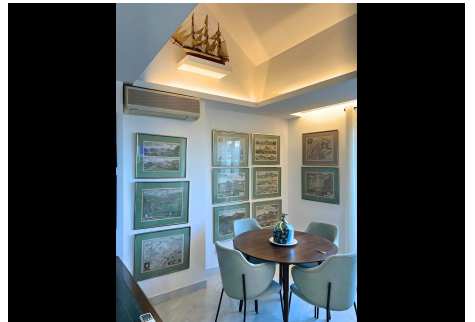

HHomes

SEARCH FIND LOVE

HHomes - Camino de Camojan s/n, Edificio Camoján Center Oficina nº 15
Tel.: +34 951 543 462 – Email: info@hhomes.es – Web: <https://hhomes.es>