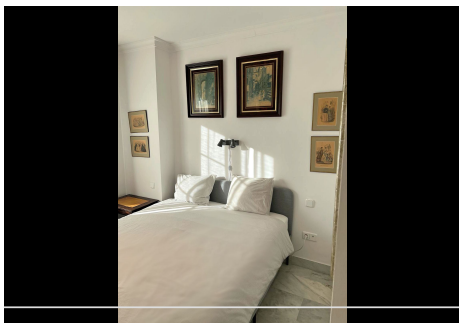

HHomes

SEARCH FIND LOVE

HHomes - Camino de Camojan s/n, Edificio Camoján Center Oficina nº 15
Tel.: +34 951 543 462 – Email: info@hhomes.es – Web: <https://hhomes.es>