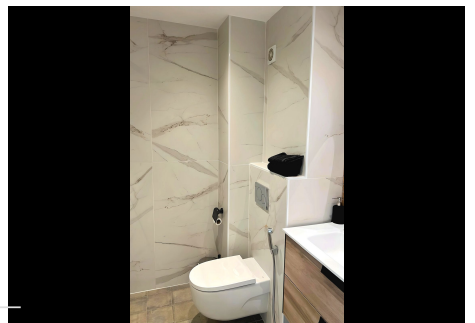

HHomes

SEARCH FIND LOVE

HHomes - Camino de Camojan s/n, Edificio Camoján Center Oficina nº 15
Tel.: +34 951 543 462 – Email: info@hhomes.es – Web: <https://hhomes.es>