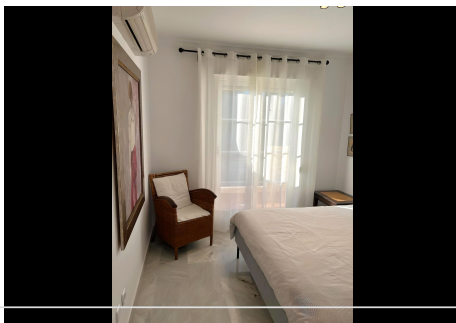

HHomes

SEARCH FIND LOVE

HHomes - Camino de Camojan s/n, Edificio Camoján Center Oficina nº 15
Tel.: +34 951 543 462 – Email: info@hhomes.es – Web: <https://hhomes.es>