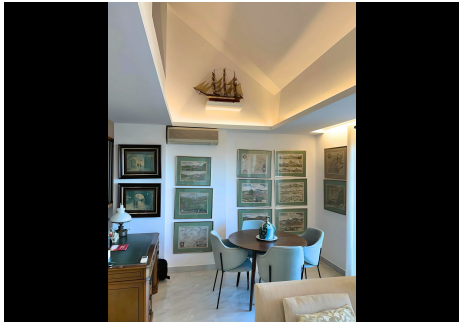

HHomes

SEARCH FIND LOVE

HHomes - Camino de Camojan s/n, Edificio Camoján Center Oficina nº 15
Tel.: +34 951 543 462 – Email: info@hhomes.es – Web: <https://hhomes.es>