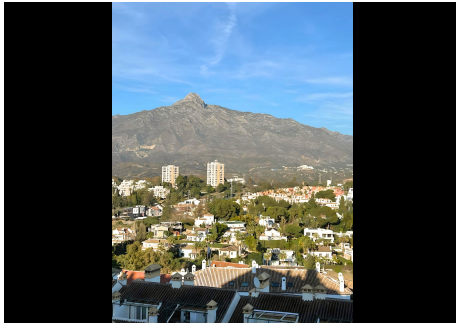

HHomes

SEARCH FIND LOVE

HHomes - Camino de Camojan s/n, Edificio Camoján Center Oficina nº 15
Tel.: +34 951 543 462 – Email: info@hhomes.es – Web: <https://hhomes.es>