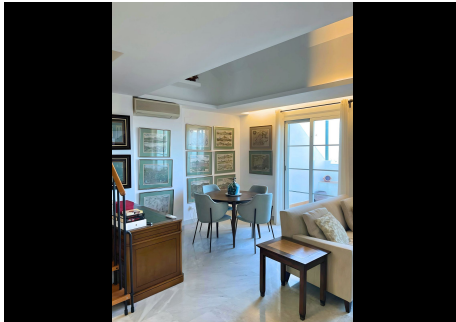

HHomes

SEARCH FIND LOVE

HHomes - Camino de Camojan s/n, Edificio Camoján Center Oficina nº 15
Tel.: +34 951 543 462 – Email: info@hhomes.es – Web: <https://hhomes.es>