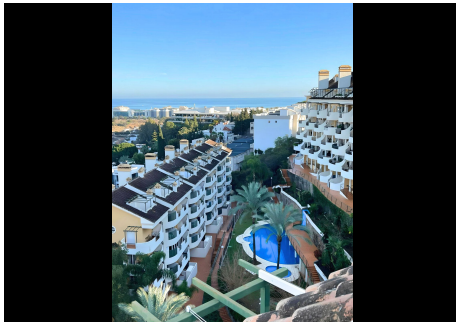

HHomes

SEARCH FIND LOVE

HHomes - Camino de Camojan s/n, Edificio Camoján Center Oficina nº 15
Tel.: +34 951 543 462 – Email: info@hhomes.es – Web: <https://hhomes.es>