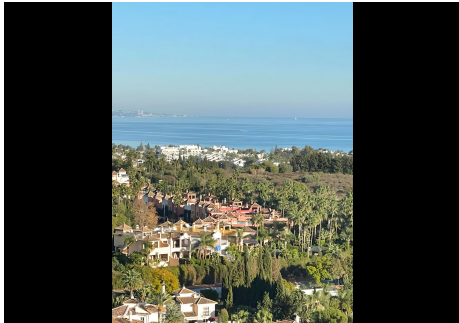

HHomes

SEARCH FIND LOVE

HHomes - Camino de Camojan s/n, Edificio Camoján Center Oficina nº 15
Tel.: +34 951 543 462 – Email: info@hhomes.es – Web: <https://hhomes.es>