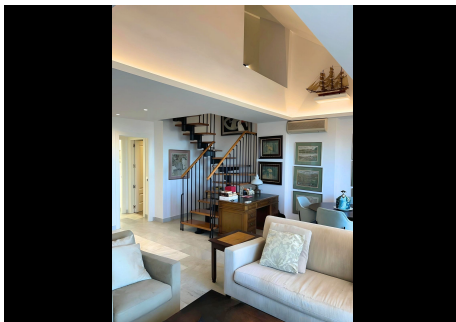

HHomes

SEARCH FIND LOVE

HHomes - Camino de Camojan s/n, Edificio Camoján Center Oficina nº 15
Tel.: +34 951 543 462 – Email: info@hhomes.es – Web: <https://hhomes.es>