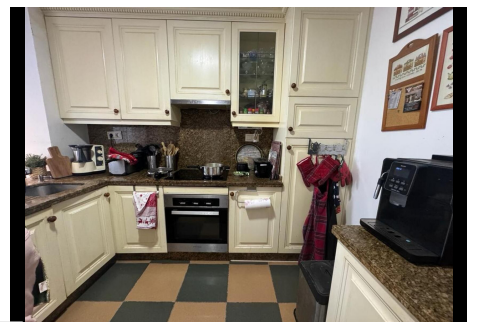

HHomes

SEARCH FIND LOVE

The large open floor plan for the living room and dining room exudes light and space. The upper terrace is something really extra, with an integrated barbecue and lounge area. Here you can enjoy moments of relaxation and wonderful outdoor dinners. Sliding doors create a smooth transition between inside and outside, creating an atmosphere of freedom and openness.

On the lower floor you have access to a terrace with a garden area. This terrace can be accessed from both ground floor bedrooms and offers a quiet place to enjoy the green surroundings and mild climate.

This townhouse is truly a gem and has everything you need for a comfortable and harmonious lifestyle. If you are looking for a home where you can enjoy and have access to the golf course and nearby amenities, this is the place for you.

Contact us today to book a viewing and experience for yourself everything this fantastic home has to offer. Available now exclusive for long term rent or sale.