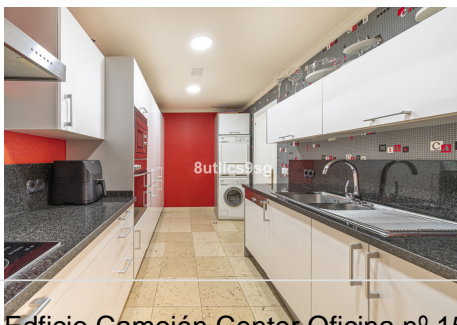

HHomes

SEARCH FIND LOVE

The property is in very good condition. It has air conditioning and underfloor heating that can be managed by zones. A parking space and a storage room included in the price.

Magna Marbella is located in the heart of Nueva Andalucia, just minutes from Puerto Banus and the best golf courses in Marbella: Las Brisas Golf, Los Naranjos Golf and Aloha Golf. On the front line of Magna Marbella Golf and very close to Magna Café, one of the best restaurants in Marbella.