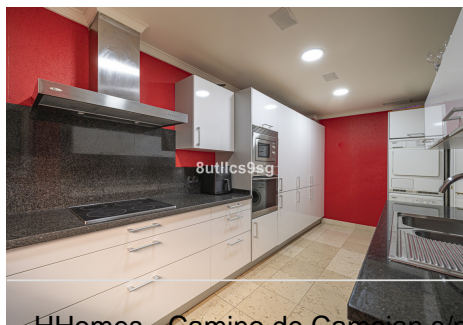

HHomes

SEARCH FIND LOVE

The property is in very good condition. It has air conditioning and underfloor heating that can be managed by zones. A parking space and a storage room included in the price.

Magna Marbella is located in the heart of Nueva Andalucia, just minutes from Puerto Banus and the best golf courses in Marbella: Las Brisas Golf, Los Naranjos Golf and Aloha Golf. On the front line of Magna Marbella Golf and very close to Magna Café, one of the best restaurants in Marbella.