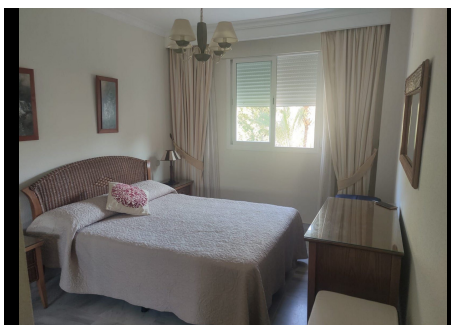

HHomes

SEARCH FIND LOVE

HHomes - Camino de Camojan s/n, Edificio Camoján Center Oficina nº 15
Tel.: +34 951 543 462 – Email: info@hhomes.es – Web: <https://hhomes.es>