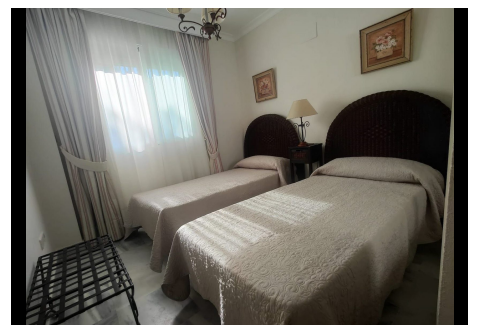

HHomes

SEARCH FIND LOVE

HHomes - Camino de Camojan s/n, Edificio Camoján Center Oficina nº 15
Tel.: +34 951 543 462 – Email: info@hhomes.es – Web: <https://hhomes.es>