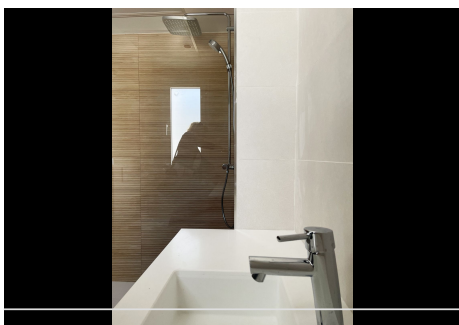

HHomes

SEARCH FIND LOVE

HHomes - Camino de Camoján s/n, Edificio Camoján Center Oficina nº 15
Tel.: +34 951 543 462 – Email: info@hhomes.es – Web: <https://hhomes.es>