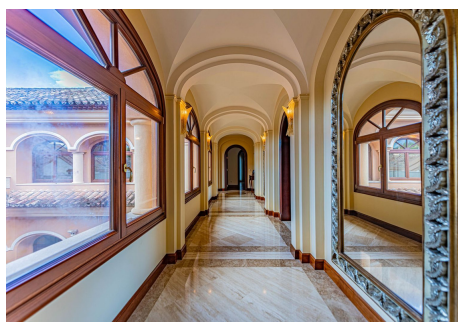

HHomes

SEARCH FIND LOVE

HHomes - Camino de Camojan s/n, Edificio Camoján Center Oficina nº 15
Tel.: +34 951 543 462 – Email: info@hhomes.es – Web: <https://hhomes.es>