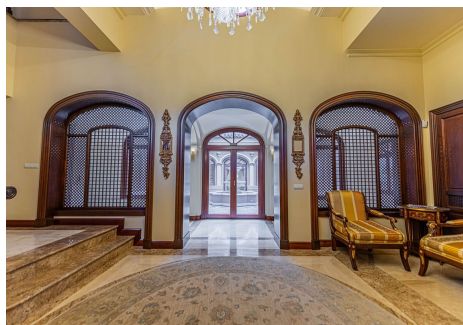

HHomes

SEARCH FIND LOVE

feature a large swimming pool, a small lake with waterfall, and a summer pergola under mature palm trees. The villa enjoys absolute privacy. Other features of this extraordinary property include: garage for 6+ cars, private lift, under-floor heating throughout, domotic system, solar panels, separate staff apartment, etc.