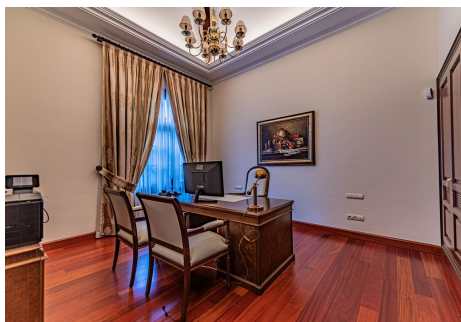

HHomes

SEARCH FIND LOVE

HHomes - Camino de Camojan s/n, Edificio Camoján Center Oficina nº 15
Tel.: +34 951 543 462 – Email: info@hhomes.es – Web: <https://hhomes.es>