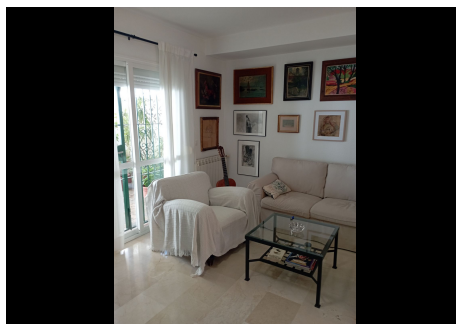

HHomes

SEARCH FIND LOVE

HHomes - Camino de Camojan s/n, Edificio Camoján Center Oficina nº 15
Tel.: +34 951 543 462 – Email: info@hhomes.es – Web: <https://hhomes.es>