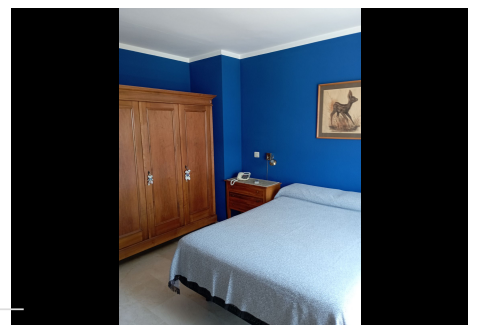

HHomes

SEARCH FIND LOVE

HHomes - Camino de Camojan s/n, Edificio Camoján Center Oficina nº 15
Tel.: +34 951 543 462 – Email: info@hhomes.es – Web: <https://hhomes.es>