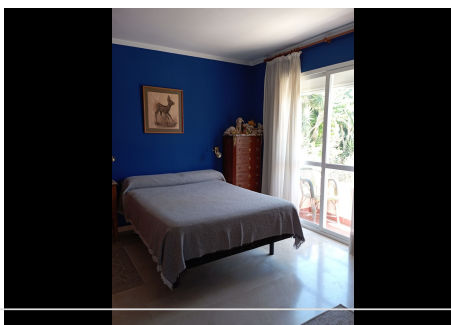

HHomes

SEARCH FIND LOVE

HHomes - Camino de Camojan s/n, Edificio Camoján Center Oficina nº 15
Tel.: +34 951 543 462 – Email: info@hhomes.es – Web: <https://hhomes.es>