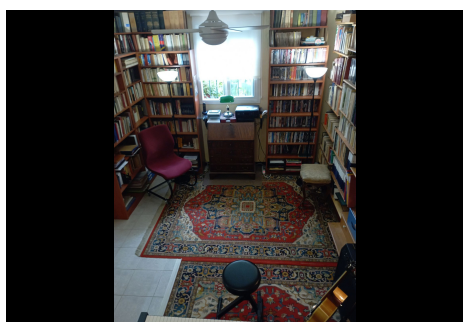

HHomes

SEARCH FIND LOVE

patio there is a flowerbed with drip irrigation installation and a large solarium.
Well connected, just a few minutes from municipal bus lines 6 and 6B.

In addition, it has a community pool and gardens, and public parks for children to play."