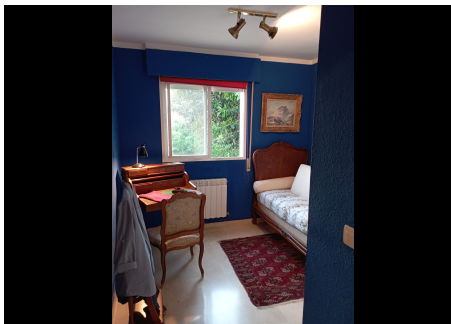

HHomes

SEARCH FIND LOVE

HHomes - Camino de Camojan s/n, Edificio Camoján Center Oficina nº 15
Tel.: +34 951 543 462 – Email: info@hhomes.es – Web: <https://hhomes.es>