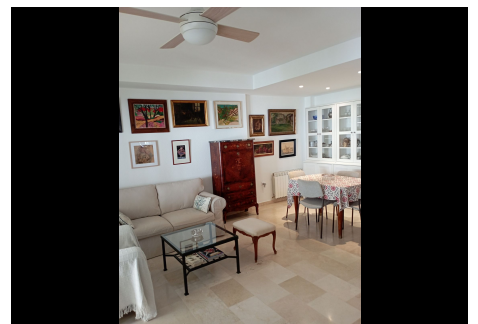

HHomes

SEARCH FIND LOVE

HHomes - Camino de Camojan s/n, Edificio Camoján Center Oficina nº 15
Tel.: +34 951 543 462 – Email: info@hhomes.es – Web: <https://hhomes.es>