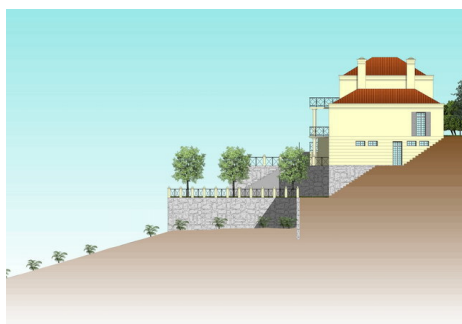

HHomes

SEARCH FIND LOVE

HHomes - Camino de Camoján s/n, Edificio Camoján Center Oficina nº 15
Tel.: +34 951 543 462 – Email: info@hhomes.es – Web: <https://hhomes.es>