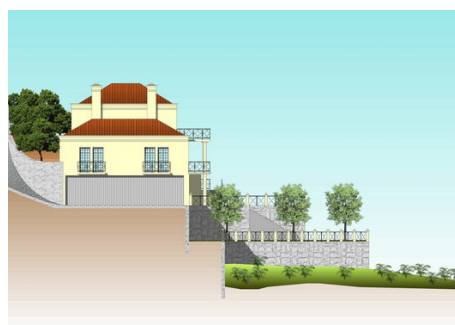

HHomes

SEARCH FIND LOVE

HHomes - Camino de Camoján s/n, Edificio Camoján Center Oficina nº 15
Tel.: +34 951 543 462 – Email: info@hhomes.es – Web: <https://hhomes.es>