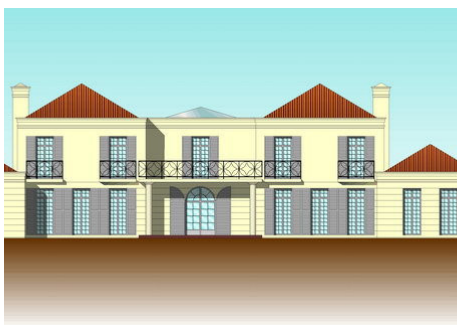

HHomes

SEARCH FIND LOVE

HHomes - Camino de Camoján s/n, Edificio Camoján Center Oficina nº 15
Tel.: +34 951 543 462 – Email: info@hhomes.es – Web: <https://hhomes.es>