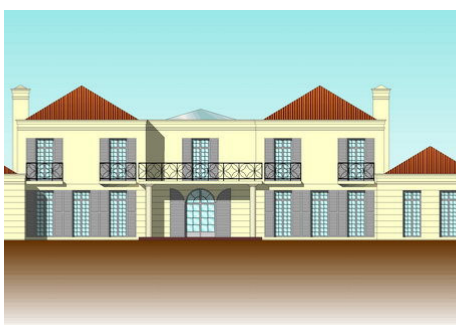

HHomes

SEARCH FIND LOVE

HHomes - Camino de Camoján s/n, Edificio Camoján Center Oficina nº 15
Tel.: +34 951 543 462 – Email: info@hhomes.es – Web: <https://hhomes.es>