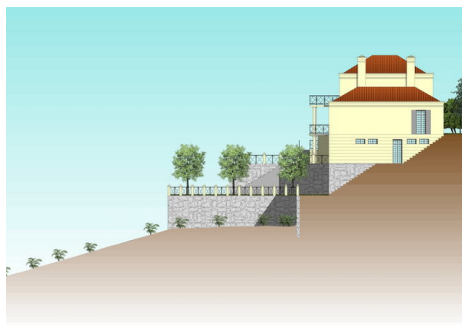

HHomes

SEARCH FIND LOVE

HHomes - Camino de Camoján s/n, Edificio Camoján Center Oficina nº 15
Tel.: +34 951 543 462 – Email: info@hhomes.es – Web: <https://hhomes.es>