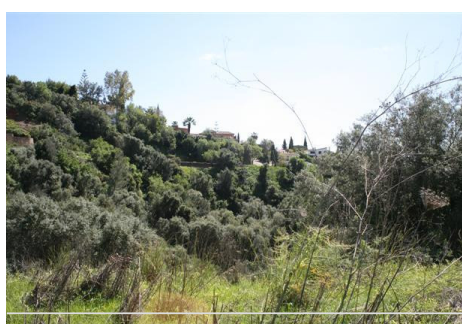

HHomes

SEARCH FIND LOVE

HHomes - Camino de Camoján s/n, Edificio Camoján Center Oficina nº 15
Tel.: +34 951 543 462 – Email: info@hhomes.es – Web: <https://hhomes.es>