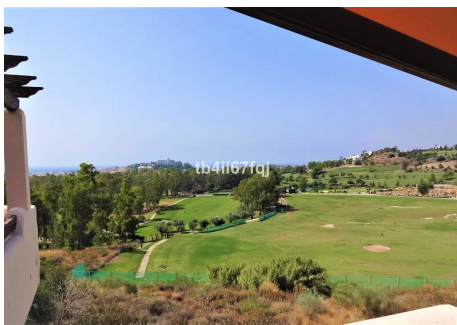

Hhomes

SEARCH FIND LOVE

Only 3 kilometers from the beach. It is constructed with materials of the highest quality.
45 km from Malaga Airport and 10 minutes from the famous Puerto Banus and surrounded by golf courses
at a short distance.