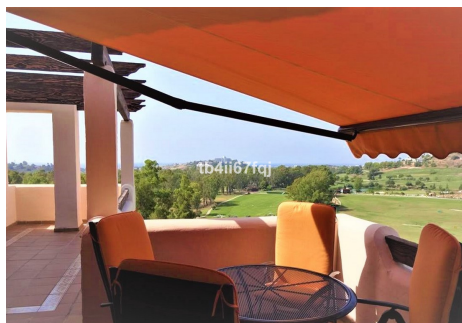

Homes

SEARCH FIND LOVE

Only 3 kilometers from the beach. It is constructed with materials of the highest quality.
45 km from Malaga Airport and 10 minutes from the famous Puerto Banus and surrounded by golf courses
at a short distance.