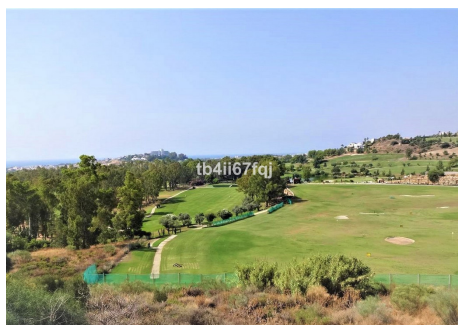

With 2 bedrooms and 2 bathrooms, very bright.

117 m<sup>2</sup> total built, with 30 m<sup>2</sup> of Terrace.

Oriented to the Southwest.

Wonderfull views to the Golf course and panoramic sea view.

Elevator.

Communal swimming pool.

It comes with 2 parking spaces and storage.

Modern style.

With fantastic views of the Atalaya Golf Course and panoramic views of the sea and mountains.

The complex has large and wonderful gardens with outdoor pool and heated indoor pool and sauna.

# Homes

SEARCH FIND LOVE

Only 3 kilometers from the beach. It is constructed with materials of the highest quality.  
45 km from Malaga Airport and 10 minutes from the famous Puerto Banus and surrounded by golf courses  
at a short distance.