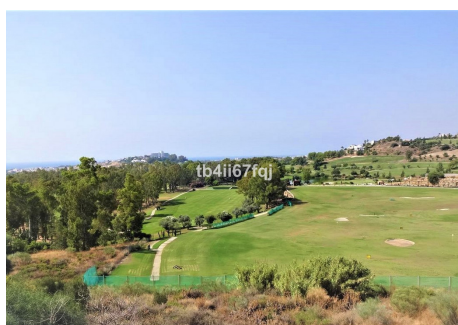

Hhomes

SEARCH FIND LOVE

Only 3 kilometers from the beach. It is constructed with materials of the highest quality.
45 km from Malaga Airport and 10 minutes from the famous Puerto Banus and surrounded by golf courses
at a short distance.