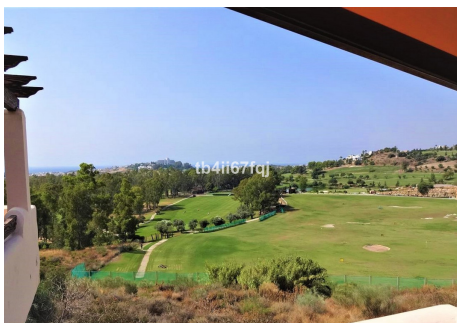

Homes

SEARCH FIND LOVE

Only 3 kilometers from the beach. It is constructed with materials of the highest quality.
45 km from Malaga Airport and 10 minutes from the famous Puerto Banus and surrounded by golf courses
at a short distance.