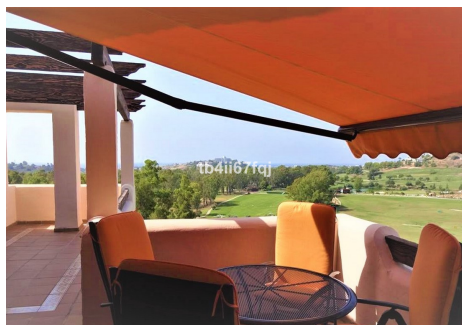

Hhomes

SEARCH FIND LOVE

Only 3 kilometers from the beach. It is constructed with materials of the highest quality.
45 km from Malaga Airport and 10 minutes from the famous Puerto Banus and surrounded by golf courses
at a short distance.